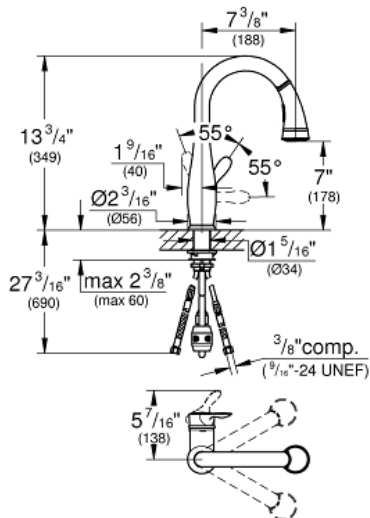

PARKFIELD  
Single-Handle Kitchen Faucet  
MODEL # 30296DC1

Pure Freude  
an Wasser

GROHE

**Product Description:**  
**PARKFIELD**  
**Single-Handle Kitchen Faucet**

**Standard Specification:**

- For bar sinks
- **GROHE SilkMove** 35 mm ceramic cartridge
- With integrated temperature limiter
- Adjustable flow rate limiter
- Swivel Spout
- Swivel area 360°
- Stainless steel flex lines
- Quick installation system
- Protected against backflow

**Applicable Codes & Standards:**

- Energy Policy Act of 1992

**Color:**

- 30296DC1 SuperSteel InfinityFinish