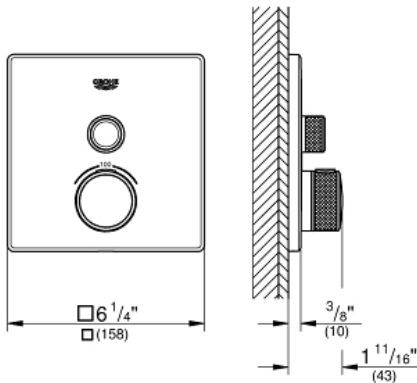

GROHTHERM SMARTCONTROL Single Function Thermostatic Trim with Control Module

MODEL # 29140000

Pure Freude
an Wasser

GROHE

Product Description:
GROHTHERM SMARTCONTROL
Single Function Thermostatic Trim with Control Module

Standard Specification:

- Final installation set for:
- Required rough-in-set sold separately (GROHE Rapido SmartBox 35 601 000)
- Metal wall escutcheon with **GROHE QuickFix** (covered escutcheon and shaft sealing, covered fixing), 6° angle adjustable
- 3/8" (10mm) thin profile escutcheon
- **GROHE StarLight** chrome finish
- SmartControl push for ON-OFF, turn for volume adjustment from EcoJoy to Full Flow
- Includes various icons to customize push buttons
- **GROHE TurboStat** Compact cartridge with wax thermoelement
- **GROHE SafeStop** safety button at 100°F/38°C
- Built-in check valve with dirt strainer
- Maximum flow performance: 7.7gpm (29L/min) @ 43.5 psi (3 bar)
- Optional flow reducer for CALGreen compliance included