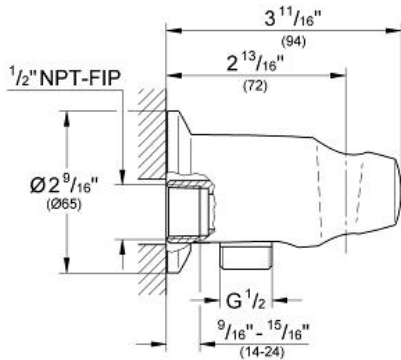

MOVARIO  
 Shower outlet elbow, 1/2"  
 MODEL # 28484BE0

Pure Freude  
 an Wasser

**Product Description:**  
 MOVARIO  
 Shower outlet elbow, 1/2"

- Standard Specification:**
- With shower holder
  - 1/2" NPT Female Threads
  - GROHE StarLight chrome finish