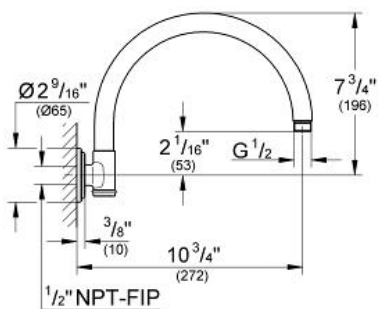

Product Description:
10" Retro Shower Arm

Standard Specification:

- 1/2" NPT Male Threads
- Can be used with all Rainshower shower heads except Rainshower Jumbo
- **GROHE StarLight®** finish

Applicable Codes & Standards: