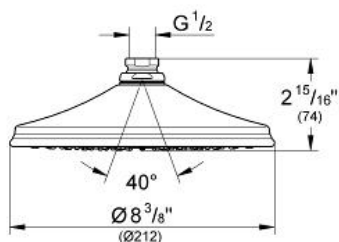

Product Description:
 Head shower 1 spray

Standard Specification:

- Normal (wide) spray **starting at 7 psi** flow pressure
- 120 spray nozzles
- 20° swivel ball joint ($\pm 20^\circ$)
- 1/2" Connection thread
- **GROHE EcoJoy®**
- **GROHE StarLight®** finish
- **SpeedClean®** anti-lime system
- Max Flow Rate 2.5 gpm at 80 psi (9.5 L/min)