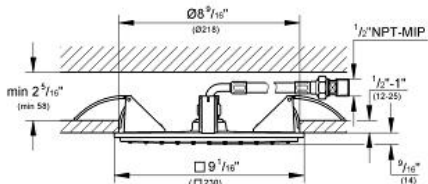

Product Description:

Standard Specification:

- Rain spray
- Metal
- 1/2" NPT connection thread(s)
- Female thread
- **GROHE EcoJoy®**
- **GROHE DreamSpray®** perfect spray pattern
- **GROHE StarLight®** finish
- **SpeedClean®** anti-lime system
- Suitable for instantaneous heater