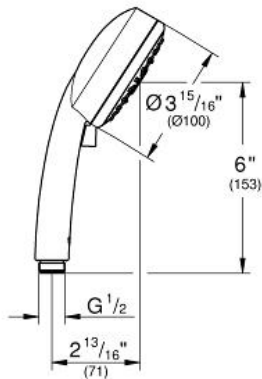

NEW TEMPESTA  
COSMOPOLITAN 100  
Shower Head 4 sprays  
MODEL # 27575EN1

Pure Freude an Wasser

GROHE America, Inc | 200 North Gary Avenue, Suite G, Roselle, IL 60172  
Phone: +1 (800) 444-7643 | Fax: +1 (800) 225-2778 | us-customerservice@grohe.com

**Product Description:**  
Shower Head 4 sprays

**Standard Specification:**

- GROHE EcoJoy
- GROHE DreamSpray perfect spray pattern
- GROHE StarLight finish
- SpeedClean® anti-lime system
- Inner WaterGuide for a longer life
- Universal mounting system (fits all standard shower hoses)
- Suitable for instantaneous heater
- Min. recommended pressure: 15 psi