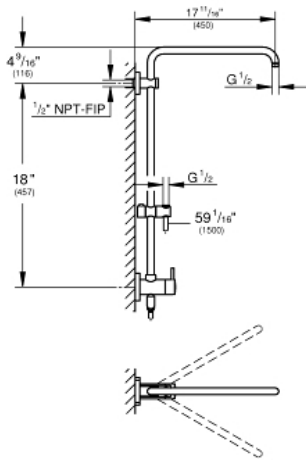

Product Description: Shower System

Standard Specification:

- 17 3/4" horizontal swivel shower arm
- Switch between hand shower and showerhead via built-in diverter
- 6 diverter functions (2 discrete functions (non shared) + one shared function in both standard and Eco flow)
- Showerhead and hand shower (not included)
- Bar with adjustable height hand shower holder
- Distance between diverter and upper bracket 18" (457 mm)
- Rotaflex shower hose (1500 mm) (28 417)
- Angle adapter to prevent hose interfering with shower valve

- Optional **GROHE EcoJoy** 1.8 gpm (6.6 l/min) flow limiter included
- **GROHE StarLight** finish
- Inner WaterGuide for a longer life
- Twistfree to prevent hose from twisting
- Min. recommended pressure: 15 psi
- System includes 2 back flow preventers
- Optional compensation disc (26 030) available for uneven wall installation
- Optional height extension (26 464) available for raising the shower head
- CALGreen compliant