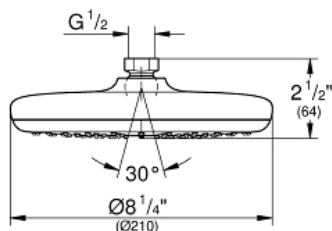

TEMPESTA 210
Shower Head 1 Spray
MODEL # 26409EN0

Pure Freude
an Wasser

GROHE

Product Description:
TEMPESTA 210
Shower Head 1 Spray

Standard Specification:

- Rain spray pattern (1 spray-rain)
- Diameter 8 1/4"
- Rotating ball joint $\pm 15^\circ$
- 1/2" Connection thread
- **GROHE EcoJoy** 1.75 gpm (6.6 l/min) flow limiter
- **GROHE DreamSpray** perfect spray pattern
- **GROHE StarLight** finish
- **SpeedClean**[®] anti-lime system
- Inner WaterGuide for a longer life
- Suitable for instantaneous heater
- Min. recommended pressure: 15 psi

Applicable Codes & Standards:

- Energy Policy Act of 1992
- ASME A112.18.1/CSA B125.1
- US Federal and State material regulations
- EPA WaterSense[®]
- CalGreen

Color:

- 26409EN0 Brushed Nickel