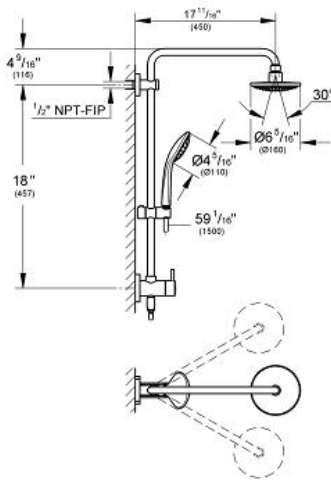

Product Description: Shower System

Standard Specification:

- Consisting of:
- 17 3/4" horizontal swivel shower arm
- Euphoria Cosmopolitan 160 shower head - 1 spray, 2.5 gpm (28 233)
- Rain spray pattern
- With ball joint
- Rotation angle $\pm 15^\circ$
- Euphoria 110 Mono hand shower - 1 spray, 2.5 gpm (27 493)
- Rain spray pattern
- Adjustable height bar with gliding element
- Metal shower hose 59" (28 417)
- Angle adapter
- Distance between diverter and upper bracket 18" (457 mm)
- Max Flow Rate 2.5 gpm
- **GROHE EcoJoy** technology for less water and perfect flow
- **GROHE DreamSpray** perfect spray pattern
- **GROHE StarLight** chrome finish
- **SpeedClean**[®] anti-lime system
- Inner WaterGuide for a longer life
- Twistfree to prevent hose from twisting
- Suitable for instantaneous heaters from 18 kW/h