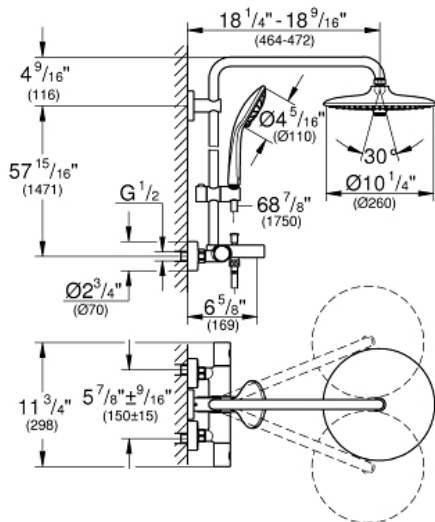

EUPHORIA SYSTEM 260 Shower System with Bath Thermostat for Wall Mount

MODEL # 26177001

Pure Freude
an Wasser

GROHE

Product Description:
EUPHORIA SYSTEM 260
Shower System with Bath Thermostat for Wall Mount

Standard Specification:

- Consisting of:
 - 17 3/4" horizontal swivel shower arm
 - Exposed thermostat with Aquadimmer that diverts between hand shower and showerhead
 - Allows change between:
 - Head shower Euphoria 260 (26 457)
 - 3 adjustable sprays
 - Rain, SmartRain, Jet
 - With ball joint
 - Rotation angle $\pm 15^\circ$
 - Tub Spout
 - Separate diverter for hand shower
 - Euphoria hand shower (27 238 000)
 - 2 Spray patterns:
 - Rain, SmartRain
 - Adjustable height bar with gliding element
 - Rotaflex metal shower hose 69" (1750mm)
 - 2.5 gpm (9.5 l/min) flow limiter
 - **GROHE TurboStat** Compact cartridge with wax thermoelement
 - Exposed thermostatic temperature control with SafeStop at 100°F/38°C
 - **GROHE DreamSpray** perfect spray pattern
 - **GROHE StarLight** chrome finish
 - **GROHE SprayDimmer** (flow rate reduction)
 - **SpeedClean**[®] anti-lime system
 - Inner WaterGuide for a longer life
 - Twistfree to prevent hose from twisting
 - Minimum flow rate 1.8 gpm
 - Min. recommended pressure: 15 psi

Applicable Codes & Standards:

- Energy Policy Act of 1992
- ASME A112.18.1/CSA B125.1

Color:

□ 26177001 StarLight Chrome