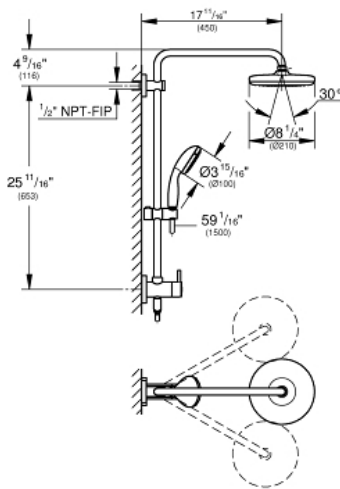

RETROFIT SYSTEM 210 Shower System

MODEL # 26123001

Pure Freude
an Wasser

GROHE

Product Description: RETROFIT SYSTEM 210 Shower System

Standard Specification:

- Consisting of:
 - 17 3/4" horizontal swivel shower arm
 - Switch between hand shower and shower head shower via built-in diverter
- Allows change between:
 - Head shower Tempesta 210 (26 409)
 - Spray pattern: Rain
 - With ball joint
 - Rotation angle $\pm 15^\circ$
 - Hand shower New Tempesta 100
- 2 Spray patterns:
 - 2 Adjustable spray patterns: Rain, Jet
 - Adjustable height bar with gliding element
 - Distance between diverter and upper bracket: 25 3/4" (653 mm)
 - Rotaflex shower hose (59") (28 417)
 - Angle adapter to prevent hose interfering with shower valve
- GROHE EcoJoy 1.75 gpm (6.6 l/min) flow limiter
- GROHE DreamSpray perfect spray pattern
- GROHE StarLight chrome finish
- SpeedClean® anti-lime system
- Inner WaterGuide for a longer life
- Twistfree to prevent hose from twisting
- Min. recommended pressure: 15 psi
- System includes 2 back flow preventers
- Optional compensation disc (26 030) available for uneven wall installation
- Optional height extension (26 464) available for raising the shower head