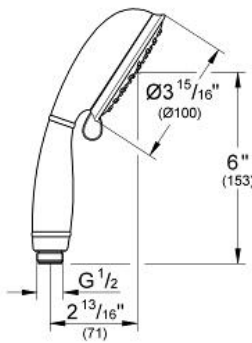

Product Description: Hand shower 2 sprays

Standard Specification:

- 2 adjustable spray patterns: GROHE Rain O², Rain
- GROHE EcoJoy 2.0 gpm flow limiter
- GROHE CoolTouch
- GROHE DreamSpray perfect spray pattern
- GROHE StarLight finish
- SpeedClean[®] anti-lime system
- Inner WaterGuide for a longer life
- Universal mounting system (fits all standard shower hoses)
- Suitable for instantaneous heater
- Max Flow Rate: 2.0 gpm (7.6 l/min)
- Min. recommended pressure: 15 psi