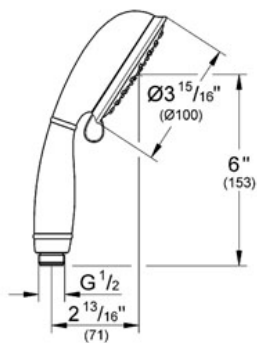

Product Description: Hand shower 2 sprays

Standard Specification:

- GROHE StarLight® finish
- GROHE DreamSpray® perfect spray pattern
- GROHE CoolTouch®
- GROHE EcoJoy® technology for less water and perfect flow
- SpeedClean anti-lime system
- Inner WaterGuide for a longer life
- Suitable for instantaneous heater
- Universal mounting system (fits all standard shower hoses)
- Handshower (4")
- Min. recommended pressure 14.5 PSI
- GROHE Rain O2, Rain
- Max Flow Rate 2.0 gpm (7.6 L/min)