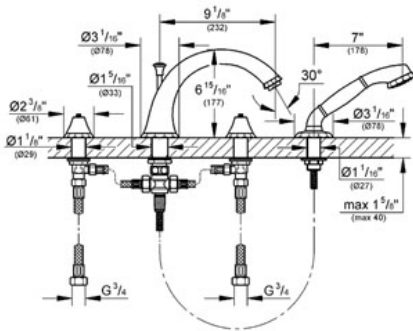

**Product Description:**  
Four-hole bath combination

**Standard Specification:**

- GROHE StarLight® finish
- Diverter bath spout with flow control
- Side valves
- 3/4" ceramic cartridges (90° turn)
- Handshower
- Shower hose (28 102)
- 79"
- Handles sold separately
- Pressure resistant flexible connection hoses (between spout and side valves)
- Round Handles 18 086 000 & 18 086 EN0 (sold separately)
- Swarovski® Crystal Handles 18 086 VP0 (sold separately)
- Lever Handles 18 087 000 & 18 087 EN0 (sold separately)
- Max Flow Rate 13.2 gpm (50 L/min)

**Applicable Codes & Standards:**

- Energy Policy Act of 1992
- ASME A112.18.1/CSA B125.1

**Color:**

- 25073 000 chrome
- 25073 EN0 Brushed Nickel