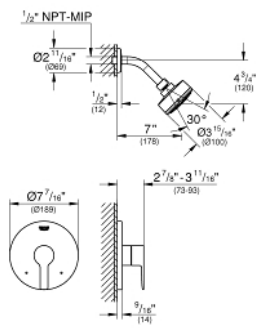

MODEL # 23826001

Pure Freude  
an Wasser

GROHE

Product Description:

Standard Specification:

Color:

□ 23826001