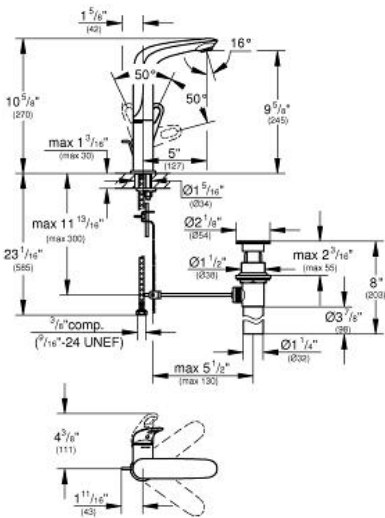

EUROSTYLE
Single-lever basin mixer 1/2"
L-Size

MODEL # 23579

Pure Freude an Wasser

GROHE America, Inc | 200 North Gary Avenue, Suite G, Roselle, IL 60172
Phone: +1 (800) 444-7643 | Fax: +1 (800) 225-2778 | us-customerservice@grohe.com

Product Description:
Single-lever basin mixer 1/2"
L-Size

Standard Specification:

- Single hole installation
- Metal lever
- **GROHE SilkMove®** ceramic cartridge
- With temperature limiter
- Adjustable flow rate limiter
- **GROHE StarLight®** finish
- **GROHE EcoJoy®**
- 1 1/4" pop-up waste set
- Stainless Steel Braided Flexible Supplies
- **GROHE QuickFix®** rapid installation system