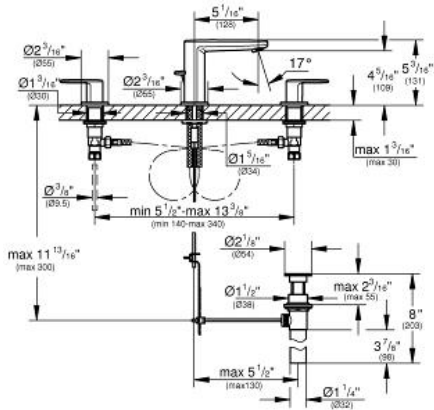

EUROPLUS  
Three-hole basin mixer 1/2"  
S-Size

MODEL # 20302EN0

GROHE America, Inc | 200 North Gary Avenue, Suite G, Roselle, IL 60172  
Phone: +1 (800) 444-7643 | Fax: +1 (800) 225-2778 | us-customerservice@grohe.com

Pure Freude an Wasser

**Product Description:**  
Three-hole basin mixer 1/2"  
S-Size

**Standard Specification:**

- 1/2" ceramic cartridge (90° turn)
- GROHE StarLight finish
- GROHE EcoJoy technology for less water and perfect flow
- GROHE QuickFix installation system with centering support
- Spout with SpeedClean-flow control
- 1 1/4" pop-up waste set
- Max Flow Rate 1.5 gpm at 60 psi (5.7 L/min)
- Union nut with 7/16" drilling