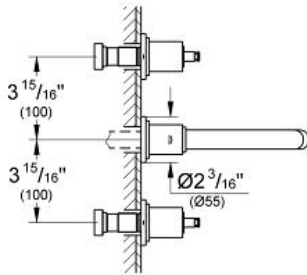

ATRIO
Three-hole basin mixer
M-Size

MODEL # 2017300A

GROHE America, Inc | 200 North Gary Avenue, Suite G, Roselle, IL 60172
Phone: +1 (800) 444-7643 | Fax: +1 (800) 225-2778 | us-customerservice@grohe.com

Pure Freude an Wasser

Product Description:
Three-hole basin mixer
M-Size

Standard Specification:

- Wall mount
- GROHE StarLight chrome finish
- GROHE WaterCare™
- Valves hot/cold with 1/2" cartridge (90°)
- Center distance (7 7/8")
- Handles sold separately
- Requires Vessel Rough-In Valve (33 885)
- For vessel sink pop-up drain 28 754
- Max flow rate: 1.2 gpm (4.56 L/min)
- Less handles – order (18 026) or (18 027) (sold separately)

Color:

- 2017300A chrome