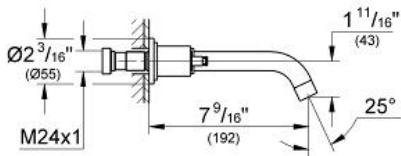

Pure Freude an Wasser

Product Description:
Three-hole basin mixer
M-Size

Standard Specification:

- Wall mount
- GROHE StarLight chrome finish
- GROHE WaterCare™
- Valves hot/cold with 1/2" cartridge (90°)
- Center distance (7 7/8")
- Handles sold separately
- Requires Vessel Rough-In Valve (33 885)
- For vessel sink pop-up drain 28 754
- Max flow rate: 1.2 gpm (4.56 L/min)
- Less handles – order (18 026) or (18 027) (sold separately)