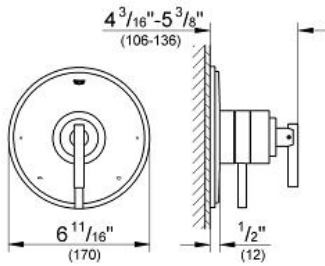

## Dual function pressure balance trim with control module

MODEL # 19867EN0

GROHE America, Inc | 200 North Gary Avenue, Suite G, Roselle, IL 60172  
 Phone: +1 (800) 444-7643 | Fax: +1 (800) 225-2778 | us-customerservice@grohe.com

Pure Freude an Wasser

**Product Description:**  
 Dual function pressure balance trim with control module

- Standard Specification:**
- For shower/tubs with non-diverter tub spout or for 2 shower outlet applications
  - Integrated volume control
  - 2-way diverter function
  - 1 axis operation
  - Requires GrohFlex™ universal rough-in box (35 026 000) (sold separately)
  - 5.3 gpm at 45 psi (bottom outlet)
  - 2.9 gpm at 45 psi (top outlet)
  - ABS trim plate
  - **GROHE StarLight®** finish