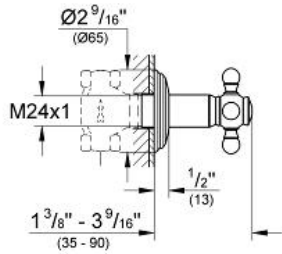

GENEVA
Volume Control Trim
MODEL # 19829

Pure Freude an Wasser

GROHE

GROHE America, Inc | 200 North Gary Avenue, Suite G, Roselle, IL 60172
Phone: +1 (800) 444-7643 | Fax: +1 (800) 225-2778 | us-customerservice@grohe.com

Product Description:
Volume Control Trim

Standard Specification:

- With cross handle
- Set for final installation for 29 273 (1/2" NPT) and 29 274 (3/4" NPT)
- For matching handle caps to replace the standard white caps see item (45 953)
- **GROHE StarLight®** finish

Applicable Codes & Standards:

- Energy Policy Act of 1992
- ASME A112.18.1/CSA B125.1

Color:

- 19829 000 chrome
- 19829 BE0 sterling / brilliant nickel
- 19829 EN0 brushed nickel
- 19829 ZB0 oil rubbed bronze