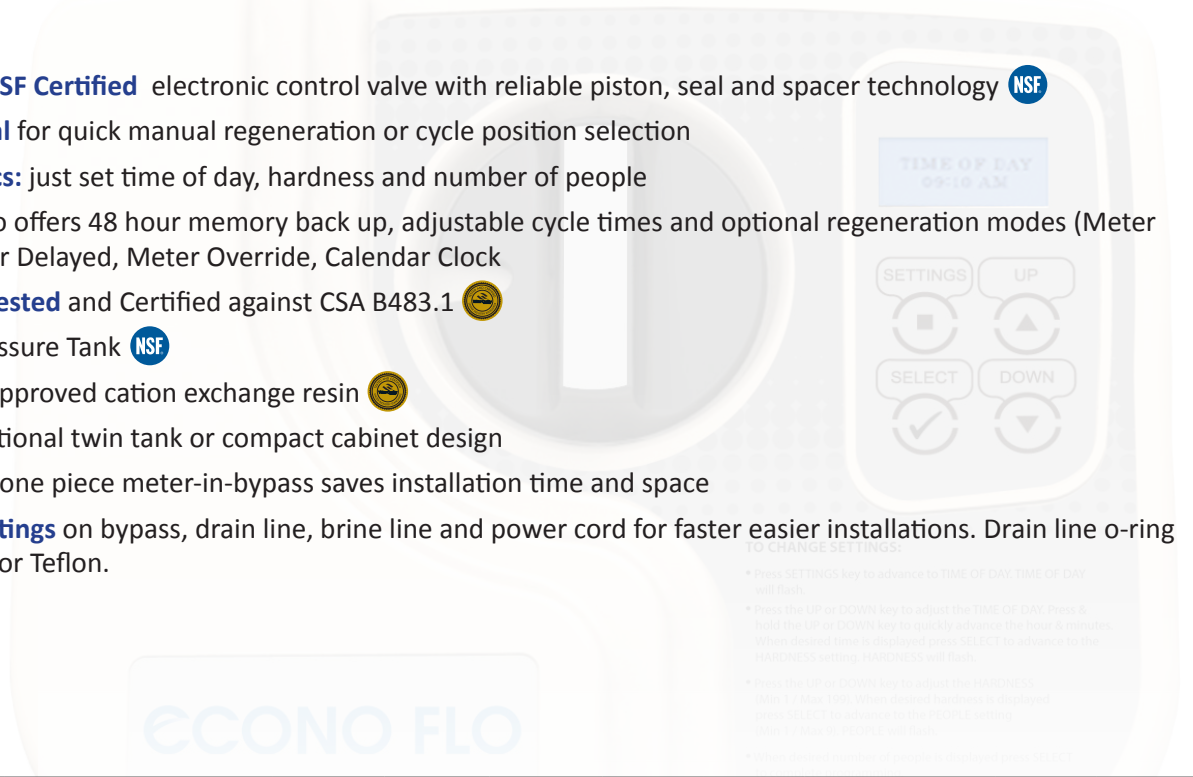

FOR MANUAL REGENERATION:

- Turn knob clockwise to 'Backwash' position. Unit will complete a regeneration and return to 'Service' position

Simpler than setting your alarm clock!

5 Year Warranty Control Valve

10 Year Warranty Pressure tank

Features:

- **Exclusive Novo NSF Certified** electronic control valve with reliable piston, seal and spacer technology 
- **Manual index dial** for quick manual regeneration or cycle position selection
- **Simple electronics:** just set time of day, hardness and number of people
- **Control valve** also offers 48 hour memory back up, adjustable cycle times and optional regeneration modes (Meter Immediate, Meter Delayed, Meter Override, Calendar Clock)
- **System is WQA Tested** and Certified against CSA B483.1 
- **NSF Certified** Pressure Tank 
- **WQA Gold Seal** approved cation exchange resin 
- **Available in** traditional twin tank or compact cabinet design
- **Factory installed** one piece meter-in-bypass saves installation time and space
- **Quick connect fittings** on bypass, drain line, brine line and power cord for faster easier installations. Drain line o-ring eliminates need for Teflon.