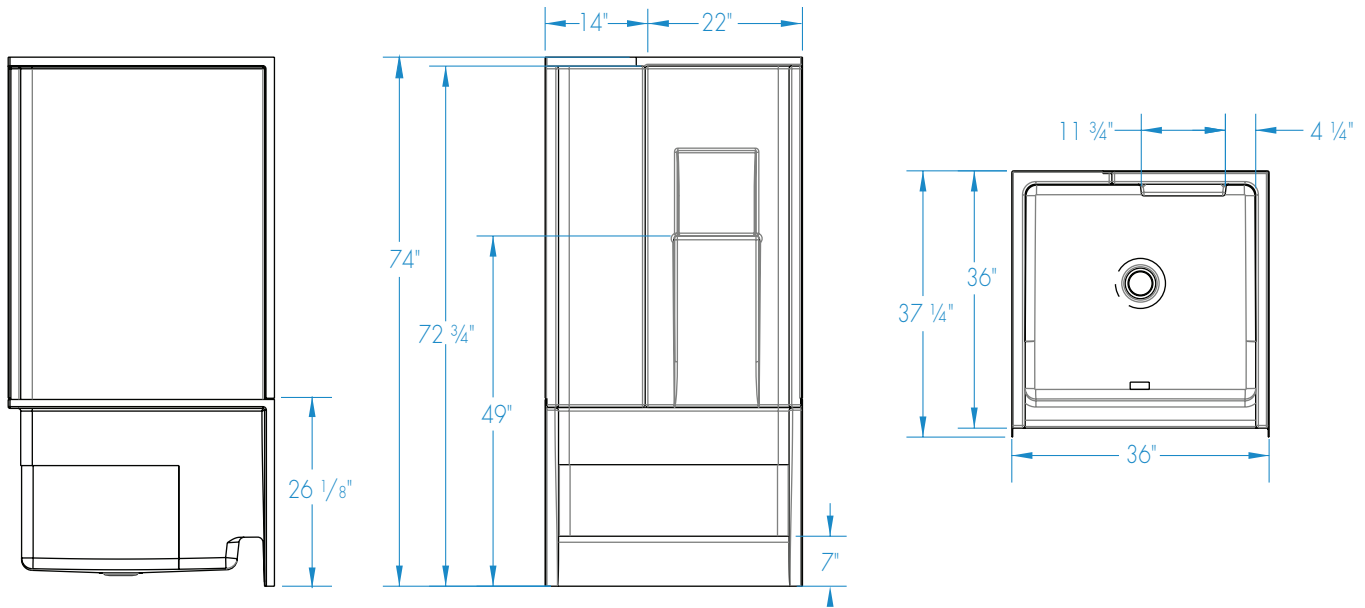

1363TRIO – REMODELINE SECTIONALS

36 x 36 x 72 ¾ inches

MODEL #1363TRIO

SUPERCORE SHOWER #1363TRIOSC

FEATURES

- 3-piece shower
- Smooth wall
- Molded toiletry shelf
- Center drain
- AcrylX™ applied acrylic surface
- Lifetime limited warranty

COLOR OPTIONS

Stock	Upgraded	Premium
Almond White	Linen/Biscuit Bone	Black Mexican Sand Sand Bar Sterling Silver

1363TRIO

36 x 36 x 72 3/4 inches

FEATURES lbs Dimensional Tolerance $\pm \frac{3}{8}$ ". Dimensions needed for site preparation should be measured from the unit. Aquatic assumes no responsibility for preparatory work.

Model #	Material	Wall Finish	Pieces	Drain	Seat	Net Wt.	Pkg. Wt.
Shower #1363TRIO	AcrylX™	Smooth	3	Center	-	106	111

DIMENSIONS

Specifications	inches
Width: Overall / Net	36
Depth: Overall / Net	37 1/4 / 36
Height: Overall / Net	74 / 72 3/4
Enclosure Opening	32 1/4
Skirt Height	7
Drain Rough-In (from Back Wall)	15 3/4
Drain Rough-In (from Side Wall)	18
Drain: Diameter / Clearance	3 1/4 / 1 1/2

FRAMING DIMENSIONS inches

Type	D Depth	W Width	H Height	A	B	C
Alcove	37 1/4	36 1/8	-	Box Out	18	15 3/4