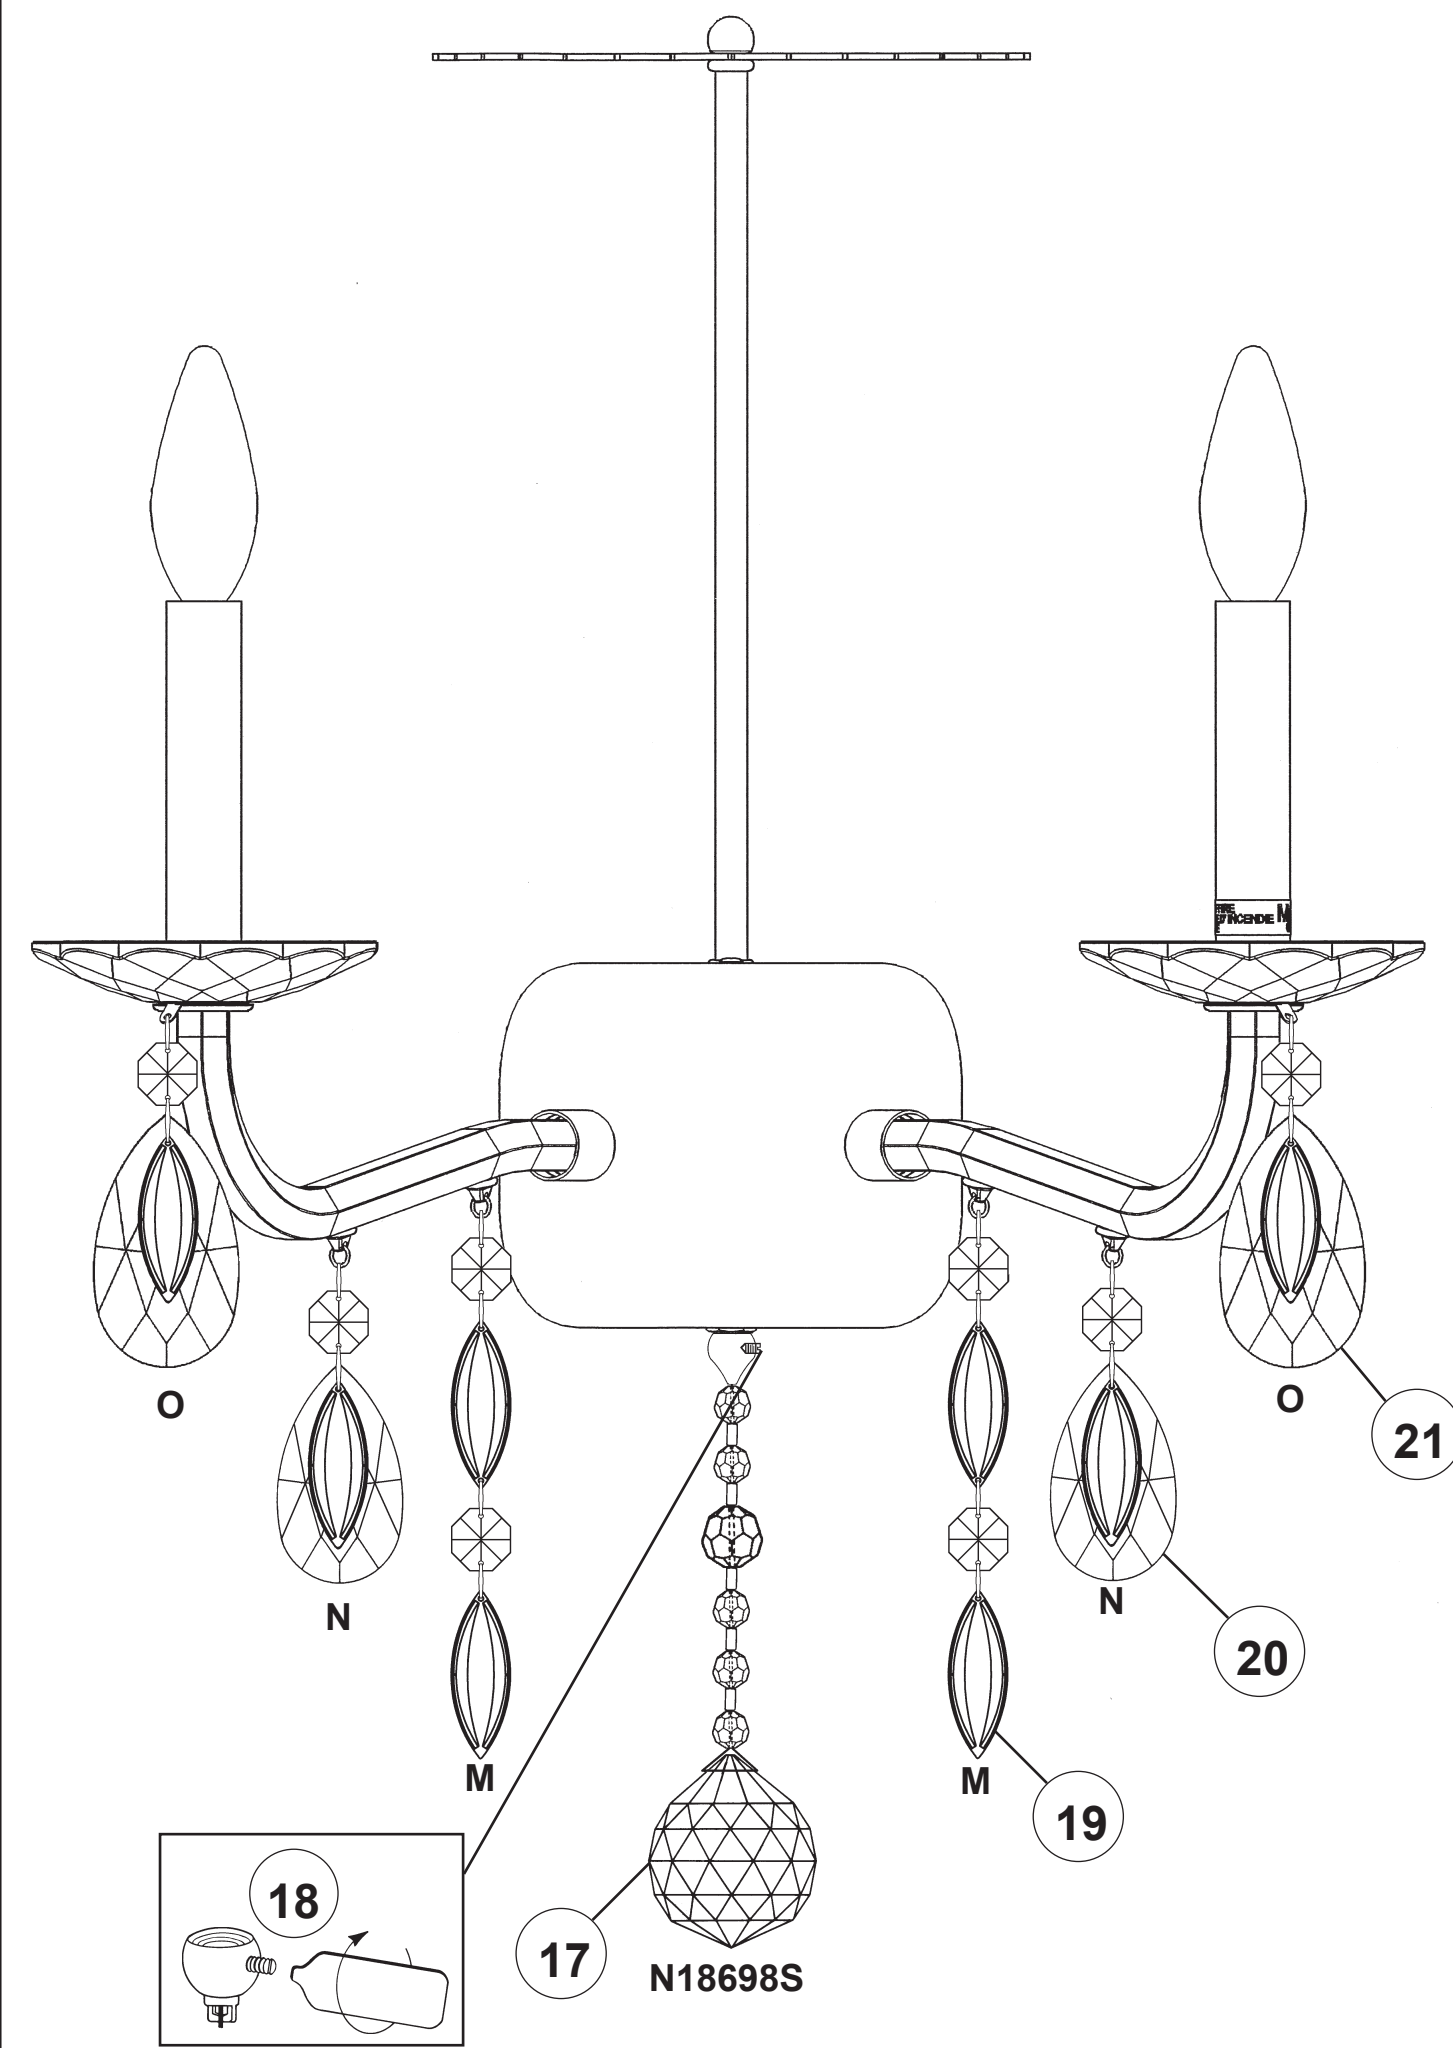

SCHONBEK

1870

SARELLA RS8332N-__ __H

THIS DESIGN IS THE PROPRIETARY TRADE DRESS/TRADEMARK OF SWAROVSKI LIGHTING, LTD.

2 Lights
Diameter: 16"
Height: 23"
Extension: 10"
Hanging Weight: 7lbs.

SCHONBEK

1870

MAX <u>60</u> W	110-120 V							

SCHONBEK® is a member of the Swarovski group.

1 X  : 416/1S

1 X  : 100/1S

16

TRIM PLATE - TOP VIEW

1 X  : 416/1S

1 X  : 100/1S

15

You will need 2 - B10
25 Watts Recommended
60 Watts Max

Install bulbs and be sure
to test fixture **BEFORE**
trimming.