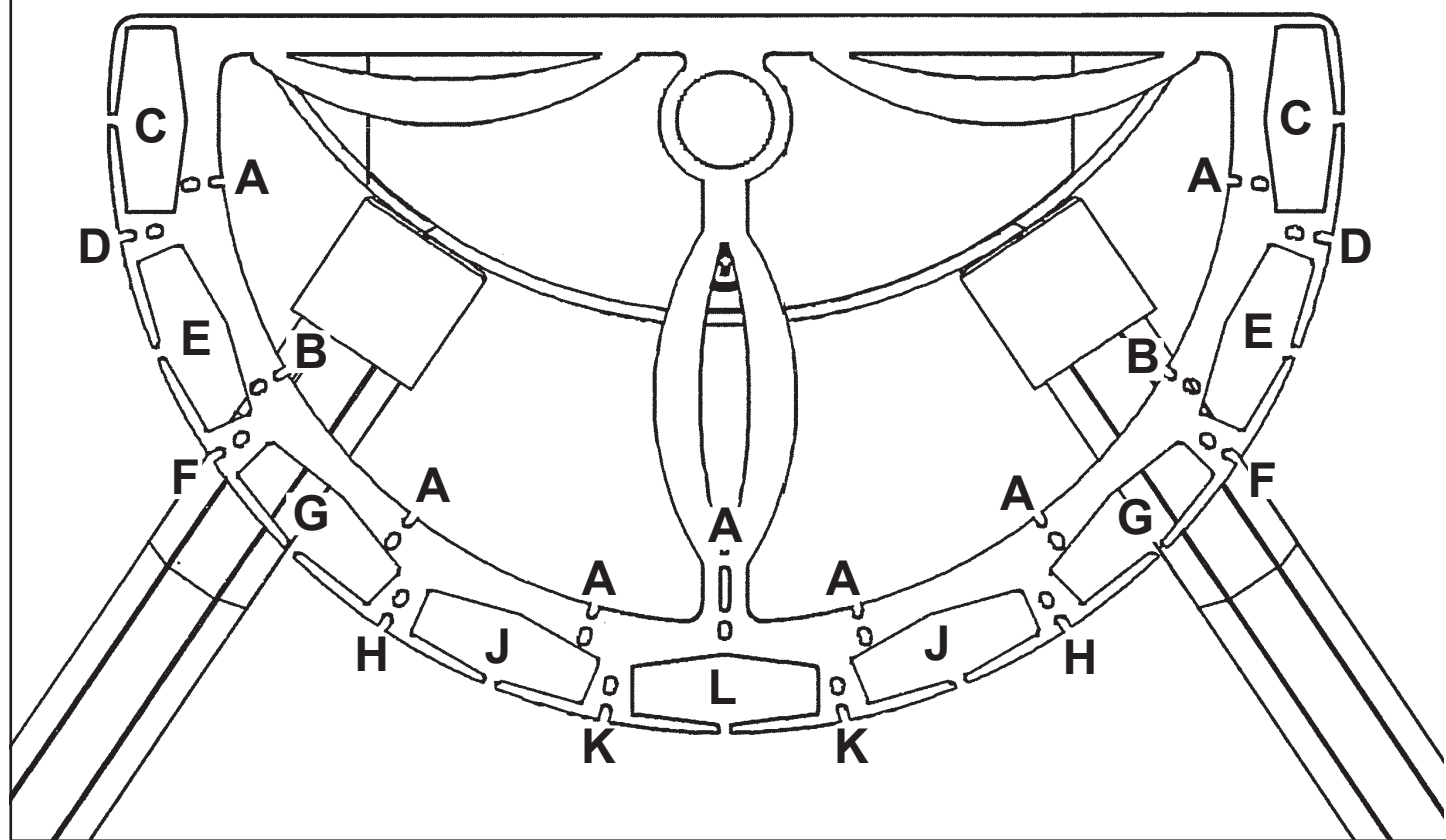

SCHONBEK

1870

SARELLA RS8332N-__ __H

THIS DESIGN IS THE PROPRIETARY TRADE DRESS/TRADEMARK OF SWAROVSKI LIGHTING, LTD.

2 Lights
Diameter: 16"
Height: 23"
Extension: 10"
Hanging Weight: 7lbs.

SCHONBEK

1870

MAX <u>60</u> W	110-120 V							

SCHONBEK® is a member of the Swarovski group.

1 X  : 416/1S

1 X  : 100/1S

16

TRIM PLATE - TOP VIEW

1 X  : 416/1S

1 X  : 100/1S

15