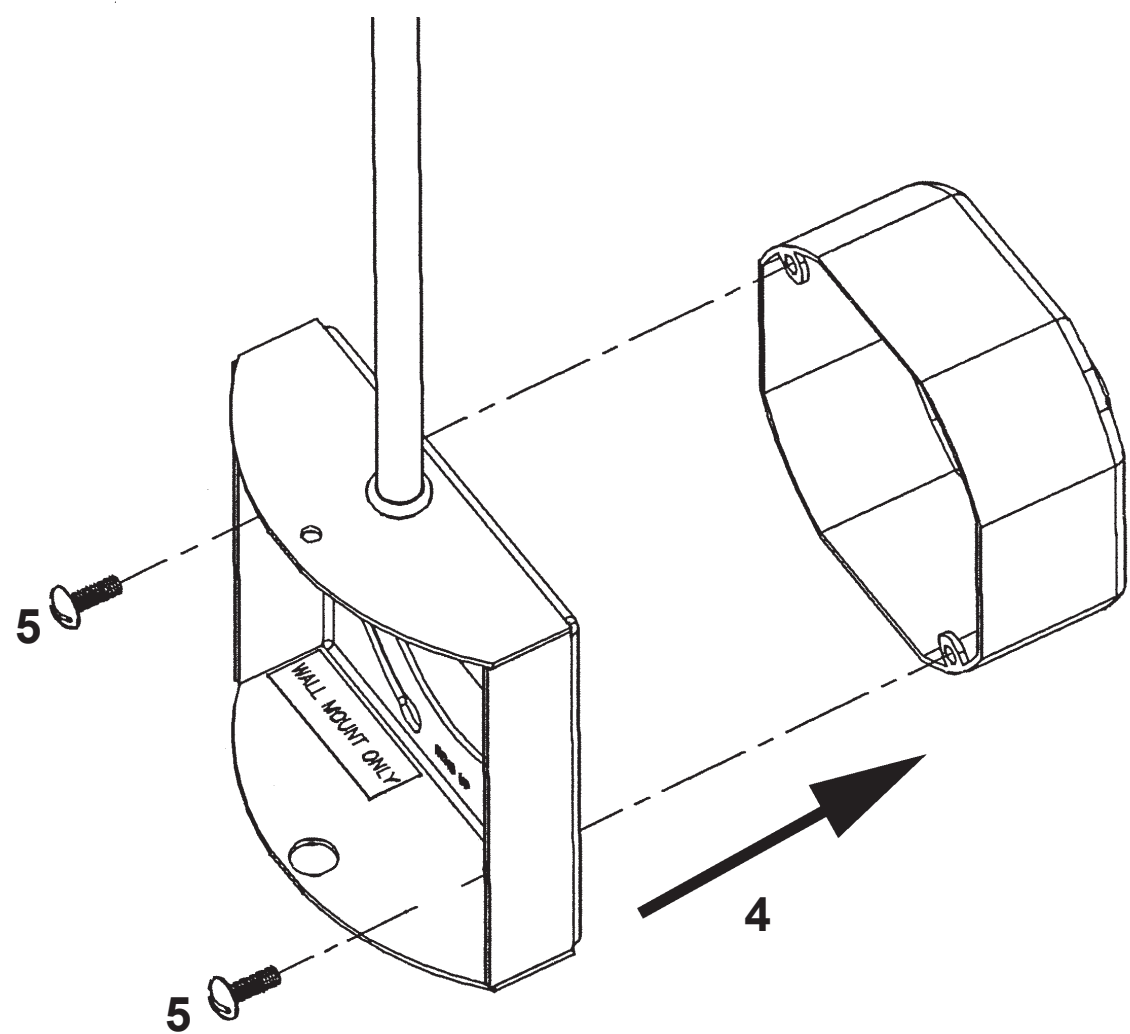

1 X : 416/1S

1 X : 100/1S