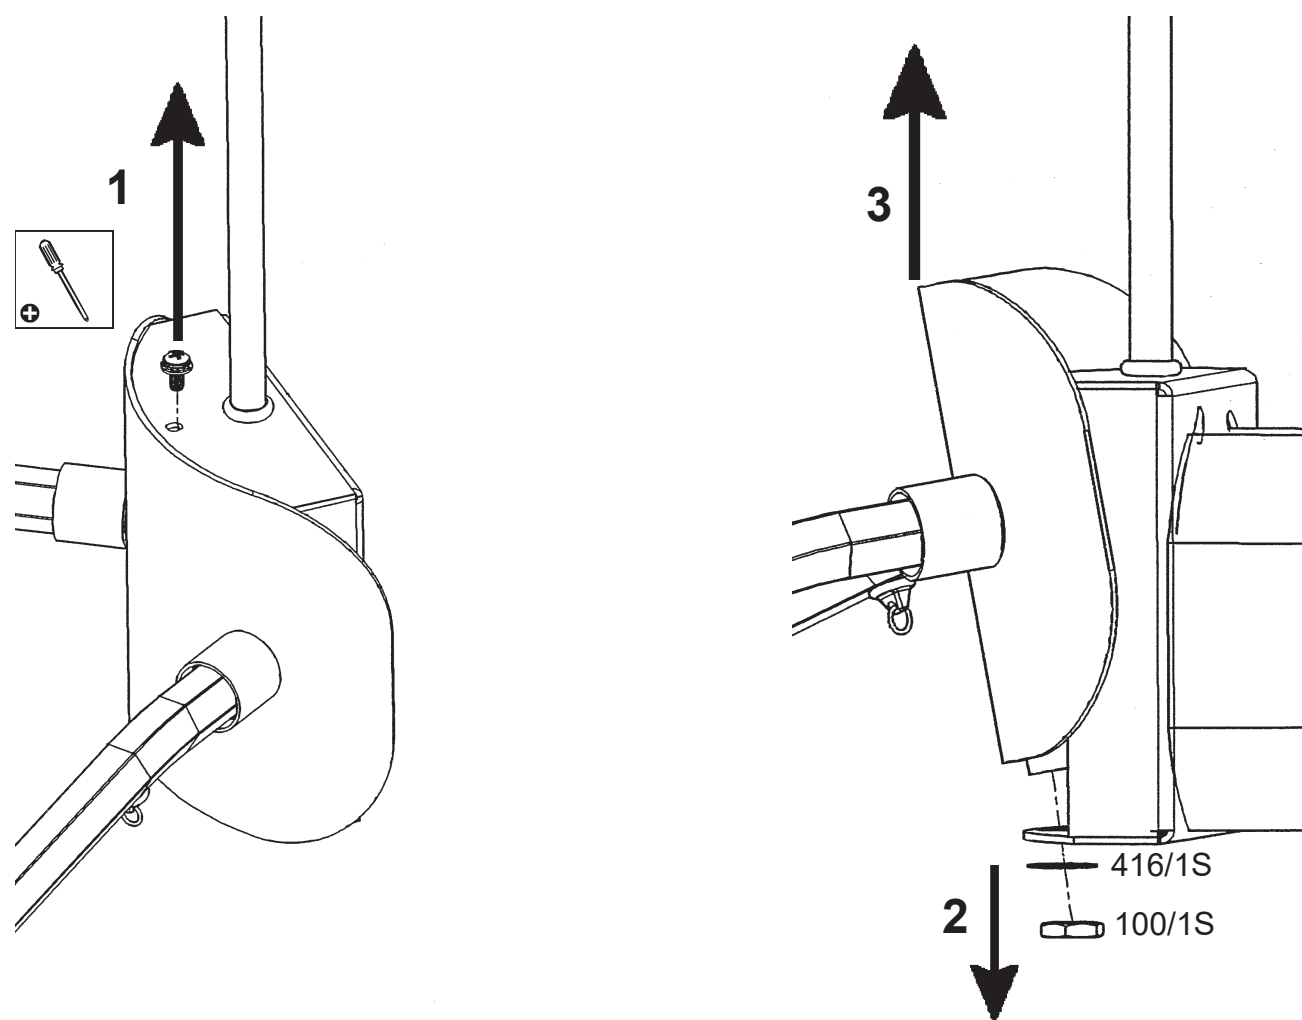

1 X : 416/1S

1 X : 100/1S