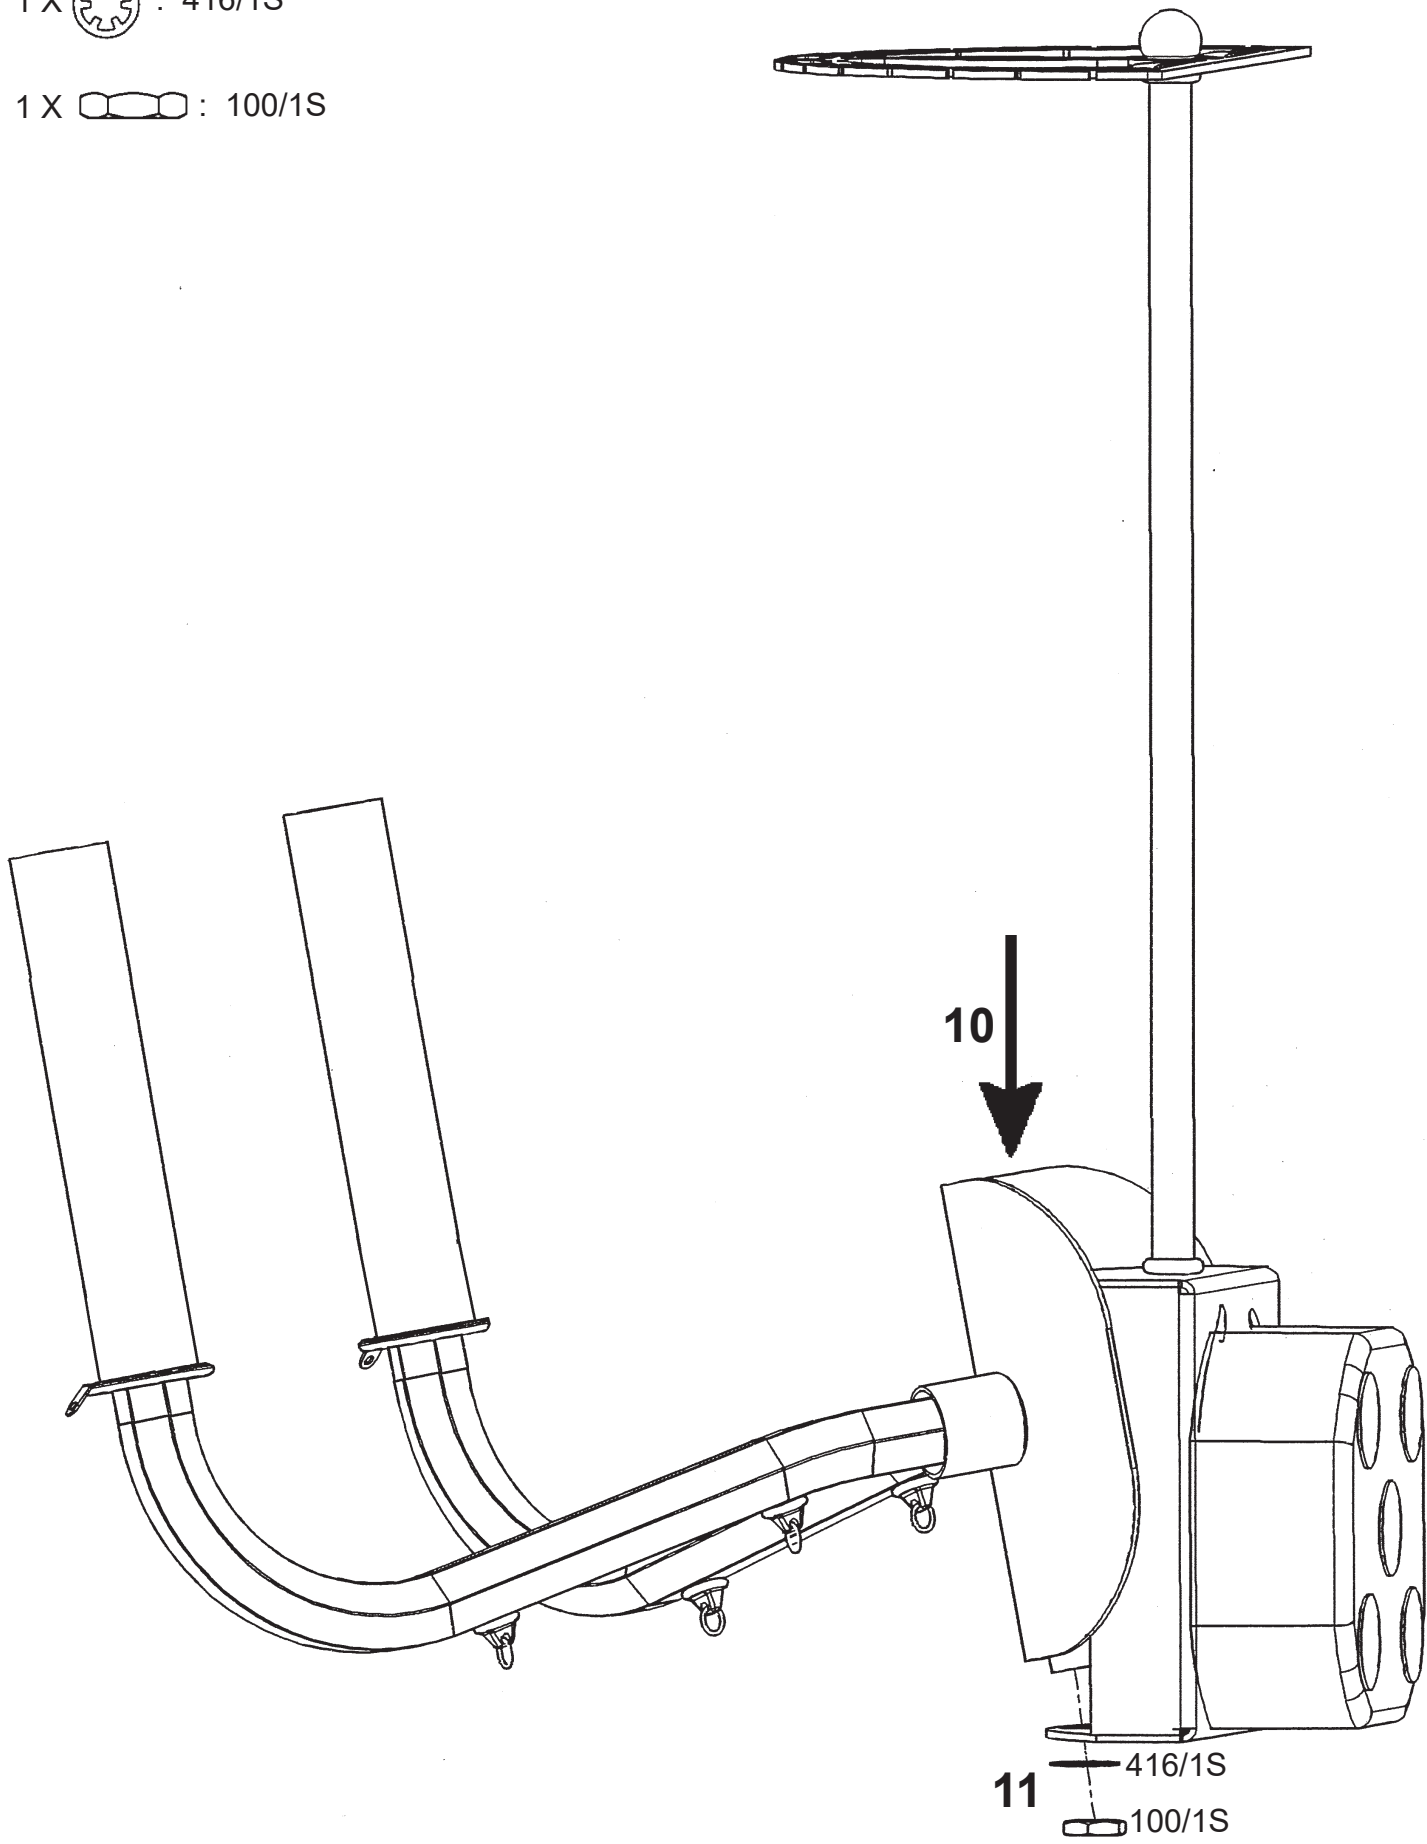

1 X : 416/1S

1 X : 100/1S