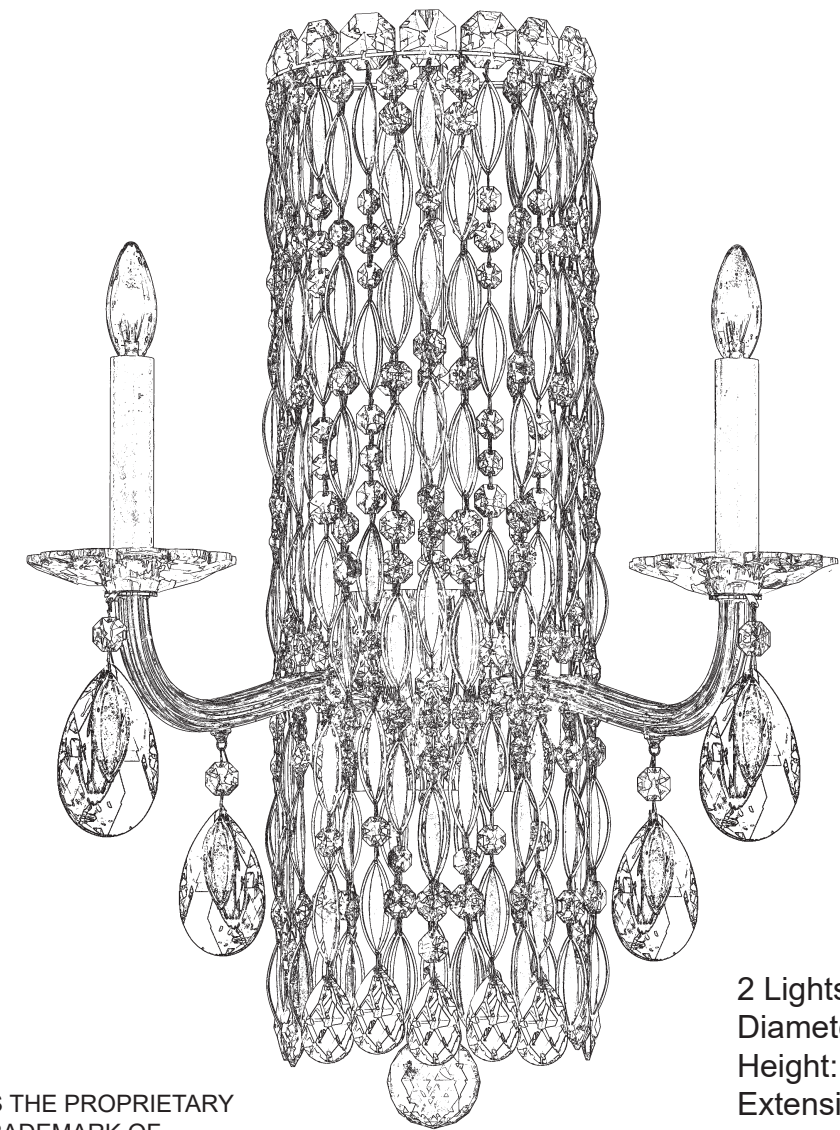

SCHONBEK

1870

SARELLA RS8332N-__ __H

THIS DESIGN IS THE PROPRIETARY TRADE DRESS/TRADEMARK OF SWAROVSKI LIGHTING, LTD.

2 Lights
Diameter: 16"
Height: 23"
Extension: 10"
Hanging Weight: 7lbs.

SCHONBEK

1870

MAX <u>60</u> W	110-120 V							

SCHONBEK® is a member of the Swarovski group.

1 X  : 416/1S

1 X  : 100/1S

16

TRIM PLATE - TOP VIEW

1 X  : 416/1S

1 X  : 100/1S

15