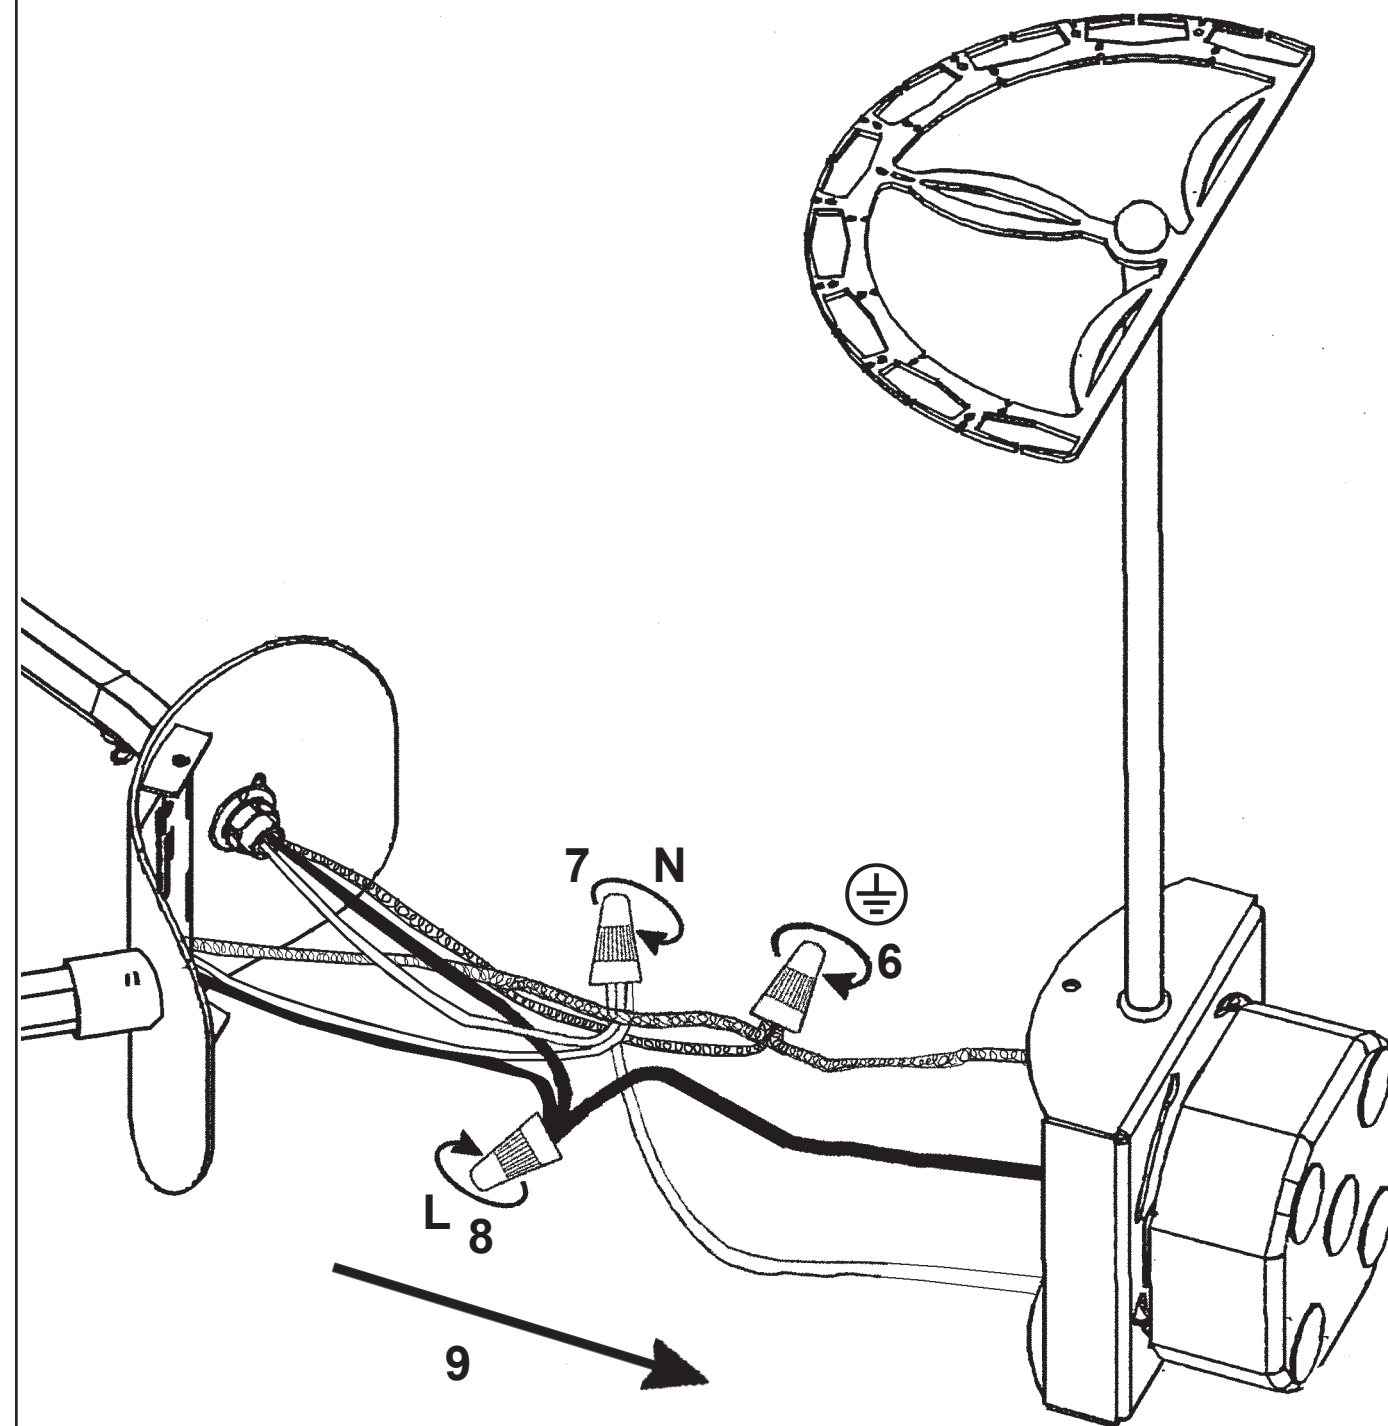

16

TRIM PLATE - TOP VIEW