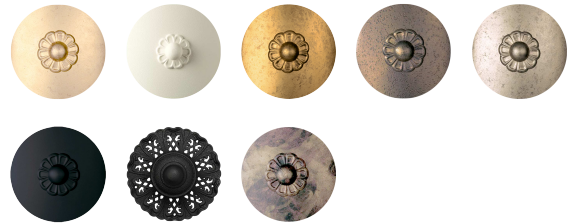

SPECIFICATIONS

Type:	Close to Ceiling
↔ Width/Length:	29in / 74cm
↕ Height:	23in / 58cm
📦 Hang Weight:	14lbs / 6.3kg
Tier Count:	1
Bulb Count:	5
Bulb Info:	(5) E12, 60 MAX, B10**
Voltage:	110V / 220V

*Bulb Included **Bulb Not Included

VESCA
VA8312

This delicate, graceful chandelier blossoms like a strawberry at spring, evoking the petals of a flower adorned with decorative crystal chains. This unusual design will bring a lyrical atmosphere to charming dining spaces.

OPTIONS

Heritage Crystal (H), CRYSTALS FROM SWAROVSKI (S)

-26, -06, -22, -23, -48, -51, -59, -76

MORE VESCA

VA8355	VA8339	VA8336
VA8335	VA8332	VA8322
VA8306	VA8305	