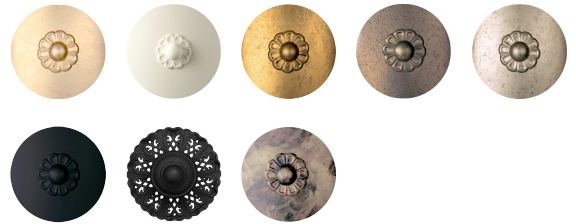

SPECIFICATIONS

Type:	Close to Ceiling
↔ Width/Length:	29in / 74cm
↕ Height:	23in / 58cm
📏 Hang Weight:	14lbs / 6.3kg
Tier Count:	1
Bulb Count:	5
Bulb Info:	(5) E12, 60 MAX, B10**
Voltage:	110V / 220V

*Bulb Included **Bulb Not Included

VESCA

VA8312

This delicate, graceful chandelier blossoms like a strawberry at spring, evoking the petals of a flower adorned with decorative crystal chains. This unusual design will bring a lyrical atmosphere to charming dining spaces.

OPTIONS

Heritage Crystal (H), CRYSTALS FROM SWAROVSKI (S)

-26, -06, -22, -23, -48, -51, -59, -76

MORE VESCA

VA8355	VA8339	VA8336
VA8335	VA8332	VA8322
VA8306	VA8305	