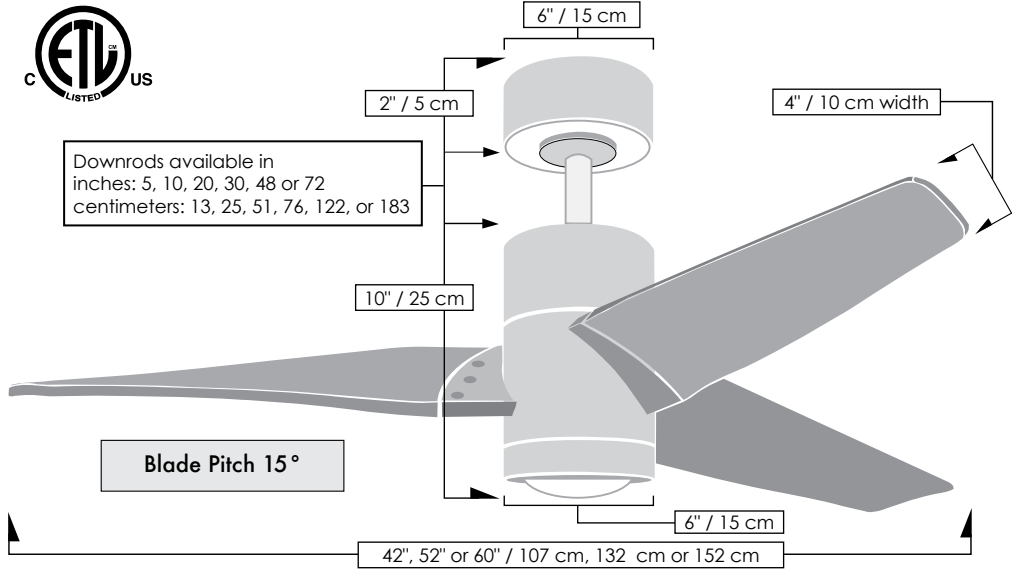

STANDARD EQUIPMENT

One downrod of 10 inches / 13 cm	
Vaulted ceiling canopy for up to 30°	
Light cover	
6-speed RF remote control with reverse function in black	Wireless Decora-style, 6-speed, wall control in white
	

CEILING HEIGHT / DOWNROD TABLE

Ceiling Height	Downrod Lengths <i>Field cuttable. Non-threaded</i>
10 ft or less	5 inches / 13 cm
10-12 feet	10 inches / 25 cm
13 feet	20 inches / 51 cm
14 feet	30 inches / 76 cm
15 feet	48 inches / 122 cm
16 feet +	72 inches / 183 cm

CEILING PITCH TABLE

0/12	0 degrees
1/12	4.76 degrees
2/12	9.46 degrees
3/12	14.04 degrees
4/12	18.43 degrees
5/12	22.62 degrees
6/12	26.57 degrees
7/12	30.26 degrees
8/12	33.69 degrees
9/12	36.87 degrees
10/12	39.81 degrees
11/12	42.51 degrees

FAN SPECIFICATIONS

Fan Diameters	inches: 42, 52 or 60 centimeters: 107, 132 or 152
Overall Drop	12 inches / 30 cm + downrod length
Fan Weight	17 lbs
Downrods Lengths <i>Field cuttable. Non-threaded</i>	inches: 5, 10, 20, 30, 48, 72 centimeters: 13, 25, 51, 76, 122, 183
Downrod Diameter	1 inch
Voltage	110 (Please contact us for 220 conversion)
Motor Type	DC
Remote Control	Hand-held, wall-mountable, 6-speed with reverse
Wall Control	Decora-style wall control: DC-WC
Environment	Damp locations for all finishes Neither coastal, saltwater nor chlorine compatible
Ambience	Silent
Safety Certification	ETL / CETL
Warranty	Limited Lifetime