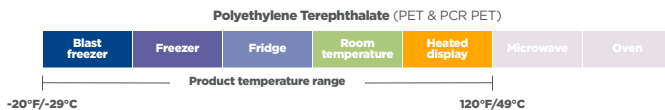

What temperature range is recommended?

Virtual Packaging Assistant

The Virtual Packaging Assistant (VPA) app can be used for all of your Foodservice Packaging Solutions! It is available for download on all Apple, Android and Windows devices.

These guidelines are supplied to assist you in determining the proper use of Pactiv Evergreen products. They are based upon testing and published guidelines and are reliable in most applications. However, because every food supplier's recipes, ingredients, processes and supply chain is unique, these guidelines are not a substitute for product testing. Confirmation of product acceptability under your specific conditions of use must be done by you.