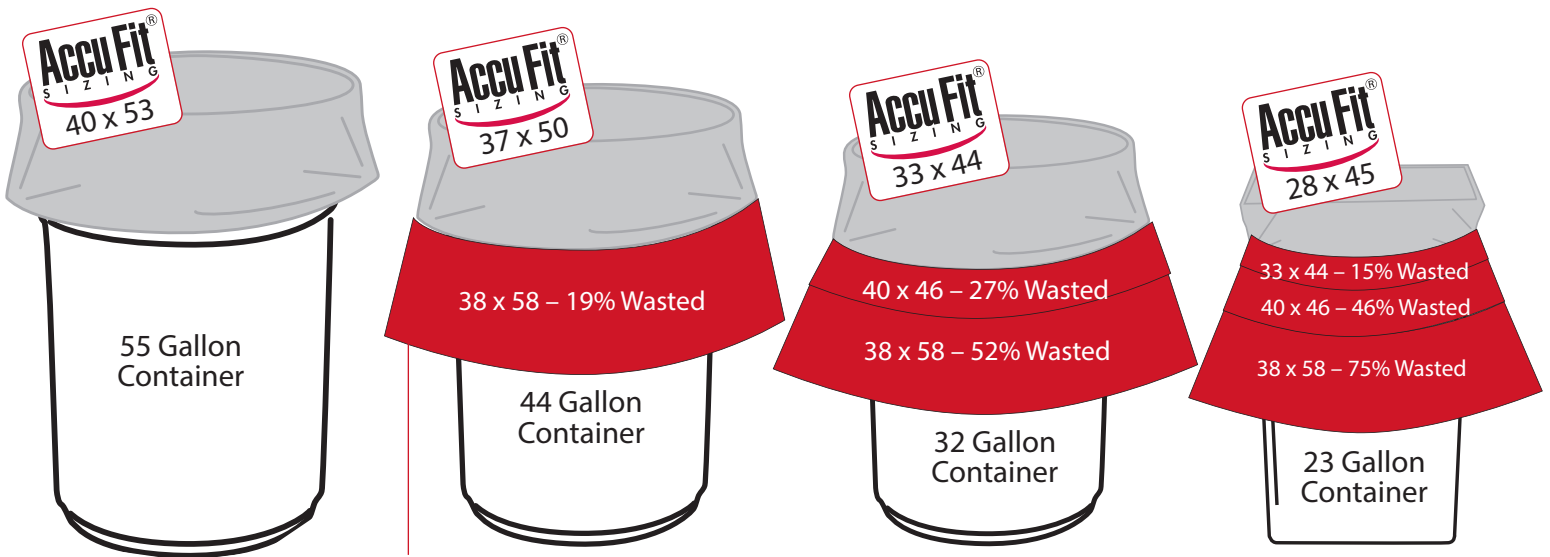

The type of trash being thrown away determines the application of the bag. High Density bags are for paper and heavy smooth objects and Linear Low Density bags are for sharp, rough objects.

G = Gauge

Use the Heritage Competitor Evaluation Kit – Just send in the competitor's bag sample with the specs from the box label; or take a picture of the box label and take a picture of the can in use. It can be emailed or texted to your Heritage representative who will give you gauge and size recommendations. Also, you can use your custom brochure, it will list the standard liner recommendations.

Red = Common sizes used

Bags with **AccuFit**® dimensions are designed to match the most common cans in the industry. These bags provide greater ease of use and cost savings due to their accurate fit vs. standard industry bag sizes.