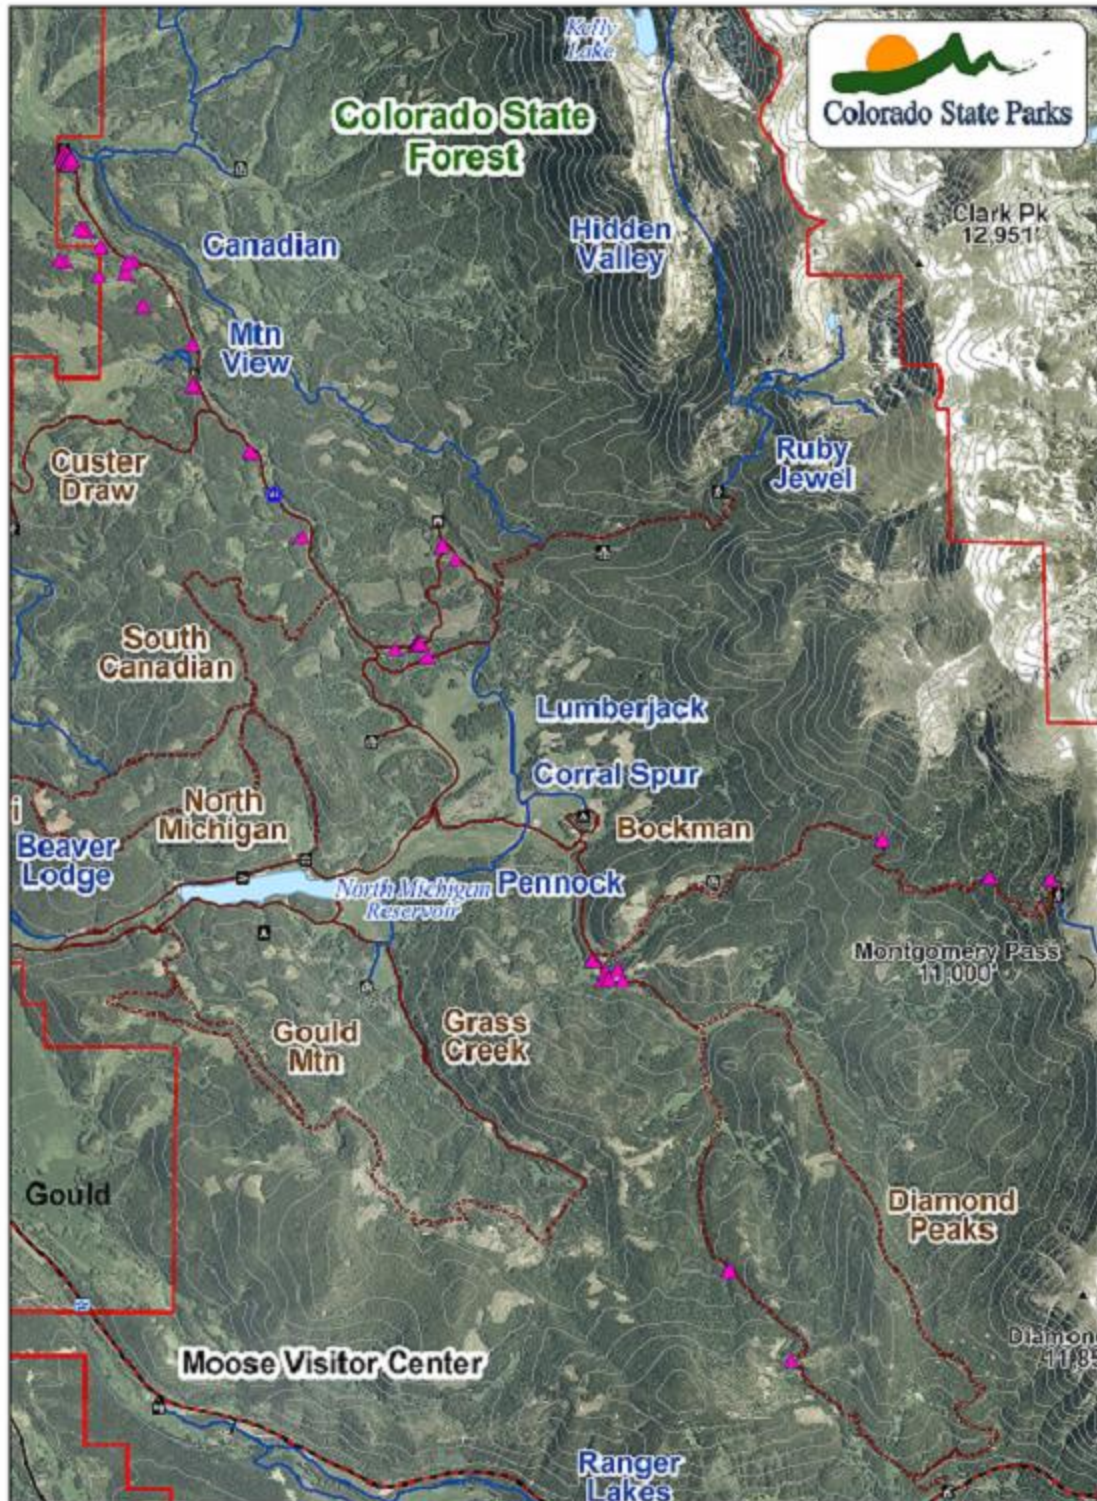

# Colorado State Forest

## State Forest State Park

1:37,710

0 0.5 1 Miles

Contour Interval 50 meters