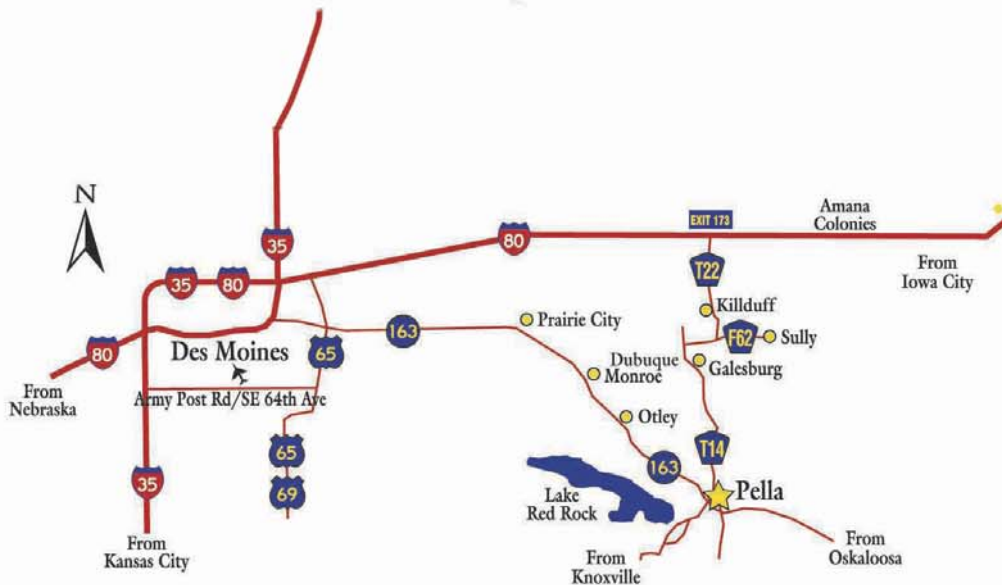

Directions to Pella, IA

Miles to Pella...

Iowa		Midwest	
Amana Colonies	92	Chicago	307
Cedar Rapids	120	Kansas City	223
Council Bluffs	146	Milwaukee	341
Des Moines	45	Minneapolis	320
Dubuque	179	Omaha	175
Winterset	91	St. Louis	290