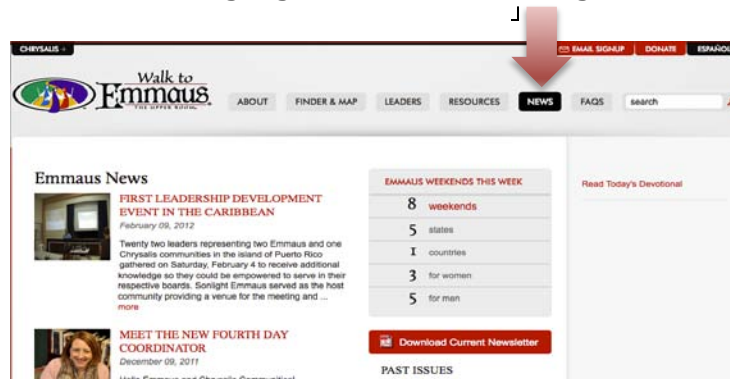

For our regular visitors who may be looking for specific information, here is an overview to the more frequently used pages:

The Introduction to Emmaus Video

On the Resources Page (also the Home Page)

Regional Leader Contact Information

On the About Page, Select Contact Us

Leadership Development Events

On the Leaders Page, Select Leadership Development Events

The Community Finder

On the Finder & Map Page, On the Left select the Region. Additional lists will expand so you can select the State or International Country.

Clergy Criteria

On the Leaders Page, in the lower left section

General News and Updates

On the News Page. Also the most recent News additions are highlighted on the Home Page.

The Board Room

Board Room Login is Available on the Leaders Page. Login credentials will be rolled out over the next 10 business days