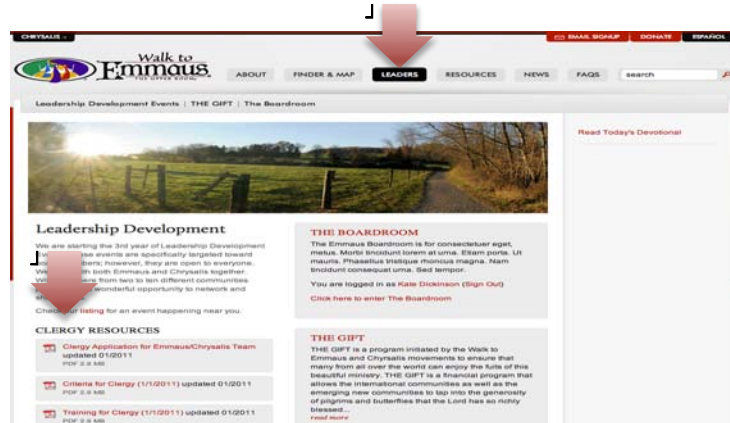

Welcome to the NEW Emmaus Website!

Whether you are visiting our website for the first time, the tenth time or the hundredth time, we invite you to just look around and learn more about The Walk to Emmaus Movement.

For our regular visitors who may be looking for specific information, here is an overview to the more frequently used pages:

The Introduction to Emmaus Video

On the Resources Page (also the Home Page)

Regional Leader Contact Information

On the About Page, Select Contact Us

Leadership Development Events

On the Leaders Page, Select Leadership Development Events

The Community Finder

On the Finder & Map Page, On the Left select the Region. Additional lists will expand so you can select the State or International Country.

Clergy Criteria

On the Leaders Page, in the lower left section

General News and Updates

On the News Page. Also the most recent News additions are highlighted on the Home Page.

The Board Room

Board Room Login is Available on the Leaders Page. Login credentials will be rolled out over the next 10 business days