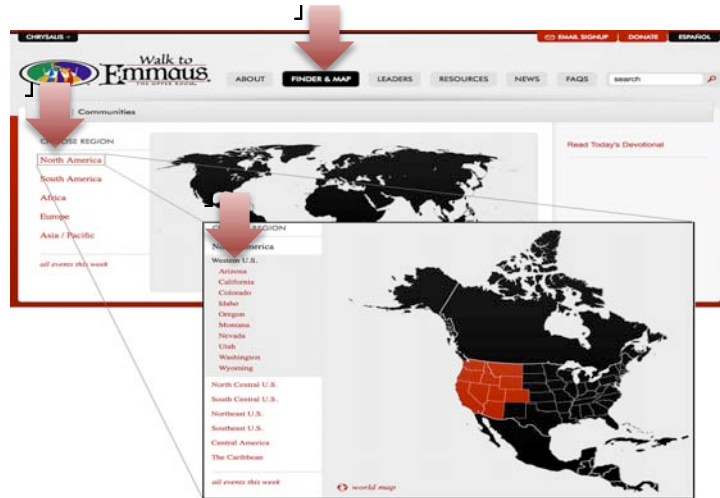

For our regular visitors who may be looking for specific information, here is an overview to the more frequently used pages:

The Introduction to Emmaus Video

On the Resources Page (also the Home Page)

Regional Leader Contact Information

On the About Page, Select Contact Us

Leadership Development Events

On the Leaders Page, Select Leadership Development Events

The Community Finder

On the Finder & Map Page, On the Left select the Region. Additional lists will expand so you can select the State or International Country.

Clergy Criteria

On the Leaders Page, in the lower left section

General News and Updates

On the News Page. Also the most recent News additions are highlighted on the Home Page.

The Board Room

Board Room Login is Available on the Leaders Page. Login credentials will be rolled out over the next 10 business days