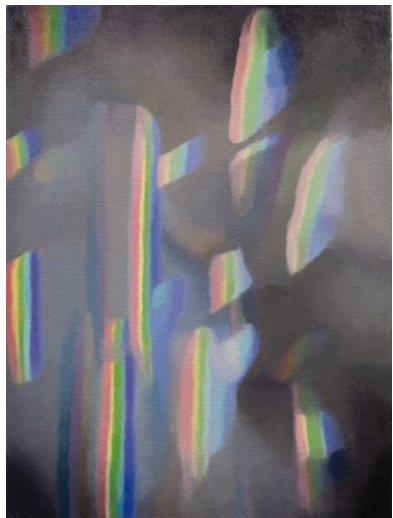

Portrait of Light 2

Oil on Canvas
16 x 12"
2025

$1,200 (framed)