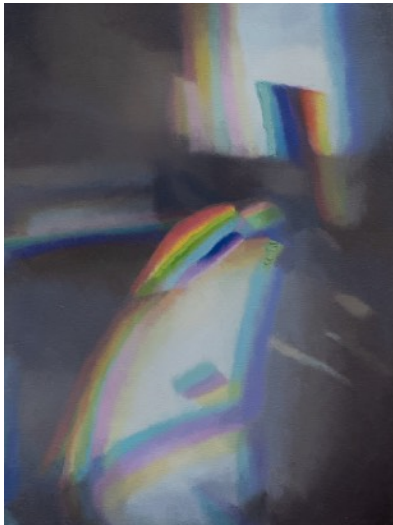

Portrait of Light 1

Oil on Canvas
16 x 12"
2025

$1,200 (framed)