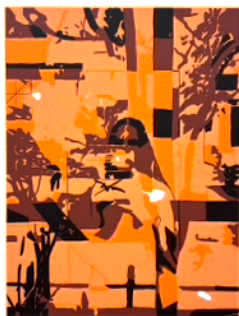

### **Studio Window (Red)**

Serigraph, 2025  
12 x 15" (artwork)  
20 x 16"(framed)

Individual: \$700 | Suite of 6:  
\$3,600

### **Studio Window (Yellow)**

Serigraph, 2025  
12 x 15" (artwork)  
20 x 16"(framed)

Individual: \$700 | Suite of 6:  
\$3,600