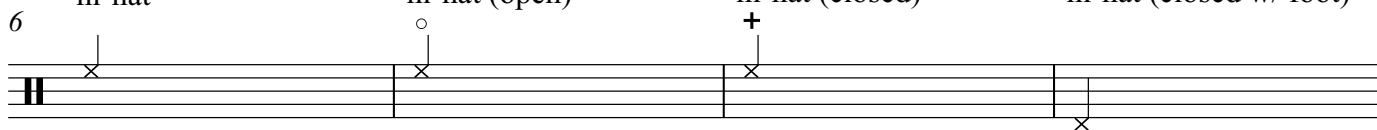

Idiophones:

hi-hat

hi-hat (open)

hi-hat (closed)

hi-hat (closed w/ foot)