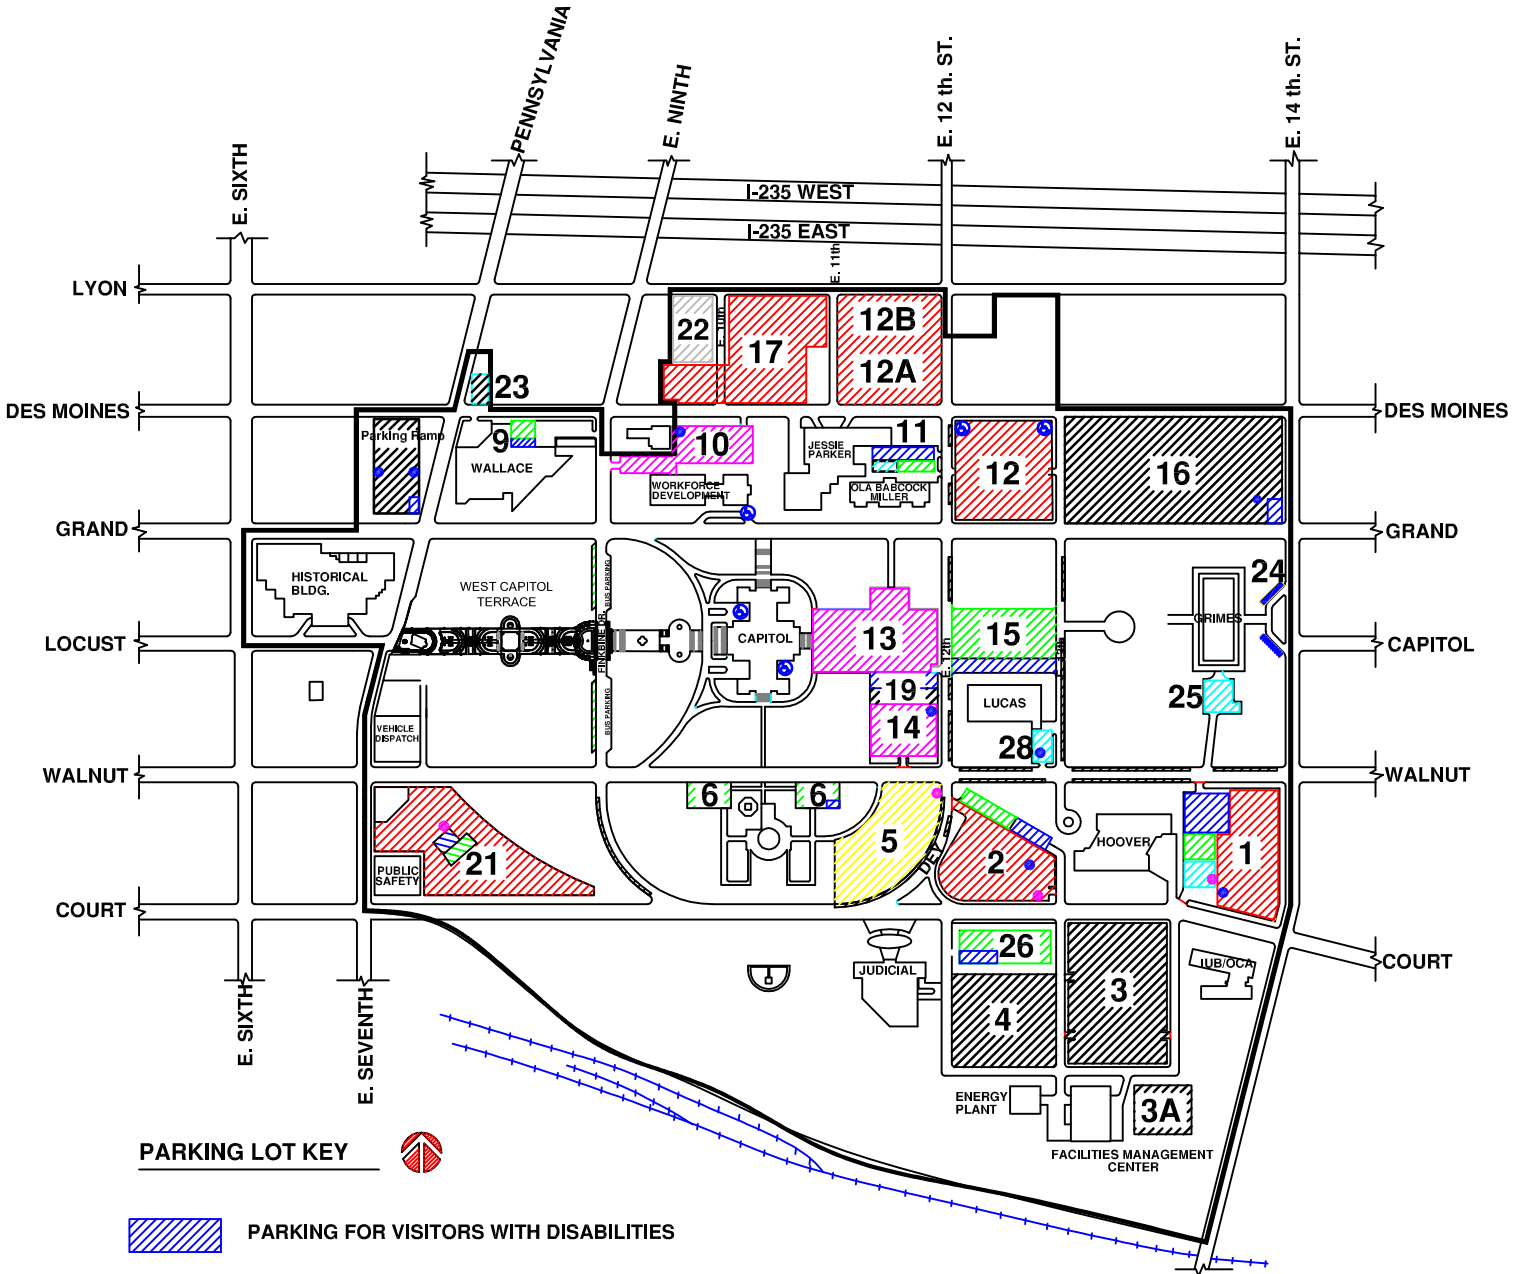

IOWA CAPITOL COMPLEX

PARKING LOT KEY

-  PARKING FOR VISITORS WITH DISABILITIES
-  VISITOR PARKING
-  VISITOR AND EMPLOYEE OVERFLOW PARKING
-  RESERVED / SERVICE PARKING
-  CONTRACTOR PARKING
-  EMPLOYEE ONLY
-  RESERVED EMPLOYEE
-  EMPLOYEE AND VISITOR PARKING
-  STREET PARKING (PLEASE OBSERVE POSTED HOURS FOR NO PARKING)

-  CARPOOL/RIDESHARE VEHICLE SPACES
-  MOTORCYCLE SPACES

ADDITIONAL ACCESSIBLE PARKING IS ALSO LOCATED IN EMPLOYEE AND VISITOR LOTS.
 PRINTED MAY 22, 2015