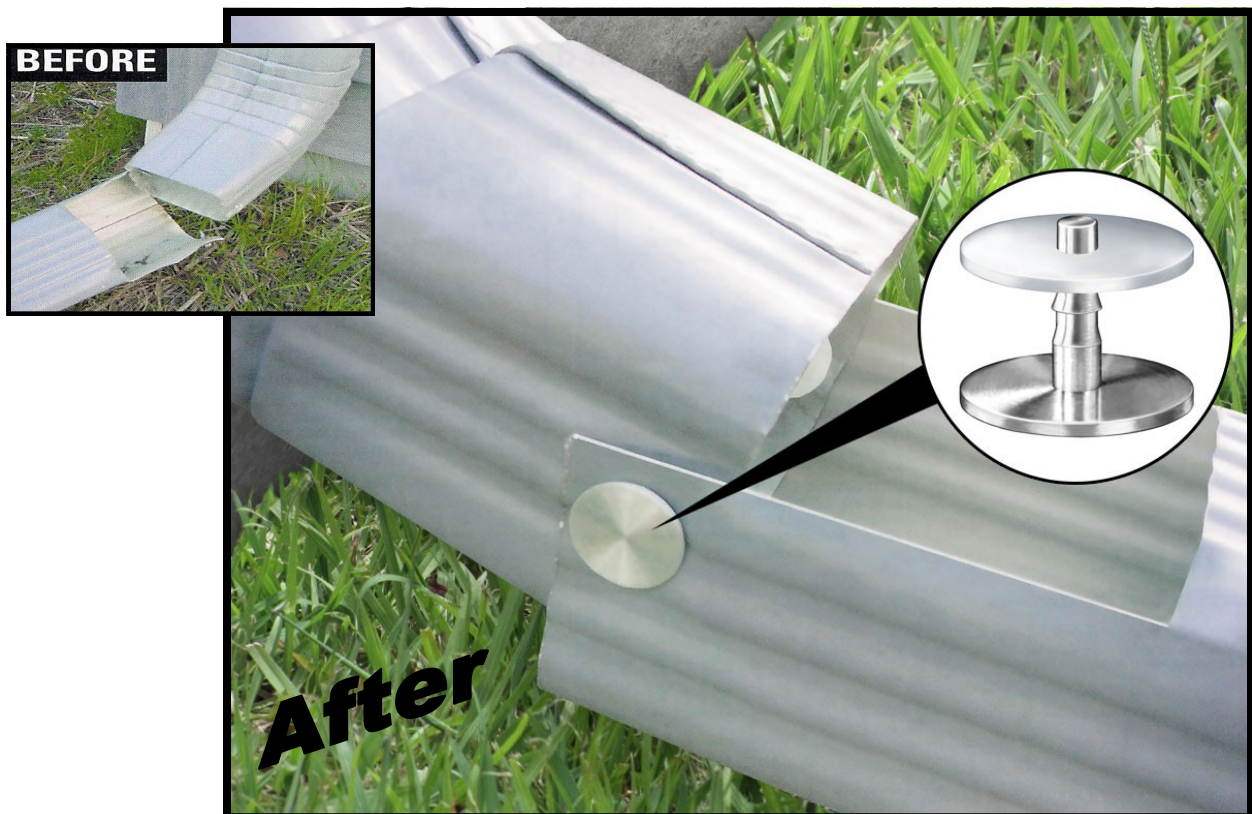

snapLOCK

Ideal for downspout extensions!

What is a Snaplock?

A Snaplock is the best fastener to secure a downspout extension to a flip-up. The Snaplock is made of aluminum and the washer is made of nylon for an extended life.

A gutter downspout extension and flip-up can give a homeowner the flexibility they need when mowing, landscaping, or working on their home.

Traditional fasteners such as rivets and screws will wear and pull out creating a callback or warranty problem. That creates an unhappy homeowner and extra costs to the contractor to go back and fix the problem. The Snaplock provides homeowners with the flexibility needed and provides contractors with the most reliable gutter extension fastener available