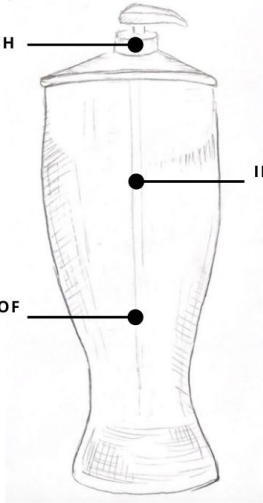

SOCIAL

SOCIAL

THE *Shot*

SCREW CAP LID

PERFECT TRAVEL
SIZE CONTAINER

HOLDS 2 OZ OF
PRODUCT

Bath
ON DRAFT

THE *Old Fashioned*

SCREW CAP LID

IDEAL FOR CREAMS
AND LOTIONS

HOLDS 4 OZ OF
PRODUCT

Bath
ON DRAFT

SOCIAL

THE Pilsner

CONVENIENT PUSH PUMP

IDEAL FOR TONER AND MAKEUP REMOVER

HOLDS 12 OZ OF PRODUCT

Bath
ON DRAFT

THE Pint

CONVENIENT PUSH PUMP

EASY GRIP HANDLE

IDEAL FOR LOTION, FACE WASH, AND HAND SOAP

HOLDS 16 OZ OF PRODUCT

Bath
ON DRAFT