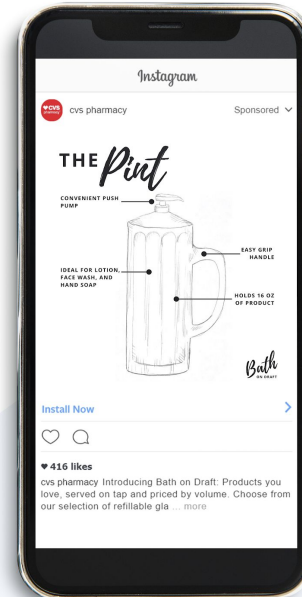

Bath
ON DRAFT
BY  CVS

The billboard is set against a blurred background of a city street with brick buildings and pedestrians. The billboard itself is a tall, black-framed vertical sign. The text is centered and uses a mix of bold sans-serif and elegant script fonts. The central image is a simple line drawing of a classic beer mug. The bottom right corner features the brand name 'Bath' in a large, stylized script, with 'ON DRAFT' in smaller letters below it, and the CVS logo at the very bottom.

OOH

Unlimited Refills
INTRODUCING: BATH ON DRAFT

PRODUCTS YOU LOVE, SERVED ON TAP AND PRICED BY VOLUME. WASH, RINSE, REFILL, AND REPEAT TO HELP US TAKE A STEP TOWARDS A CLEANER, GREENER EARTH.

Bath
ON DRAFT
BY 

SOCIAL

SOCIAL

THE *Shot*

SCREW CAP LID

PERFECT TRAVEL
SIZE CONTAINER

HOLDS 2 OZ OF
PRODUCT

Bath
ON DRAFT

THE *Old Fashioned*

SCREW CAP LID

IDEAL FOR CREAMS
AND LOTIONS

HOLDS 4 OZ OF
PRODUCT

Bath
ON DRAFT

SOCIAL

THE Pilsner

CONVENIENT PUSH PUMP

IDEAL FOR TONER AND MAKEUP REMOVER