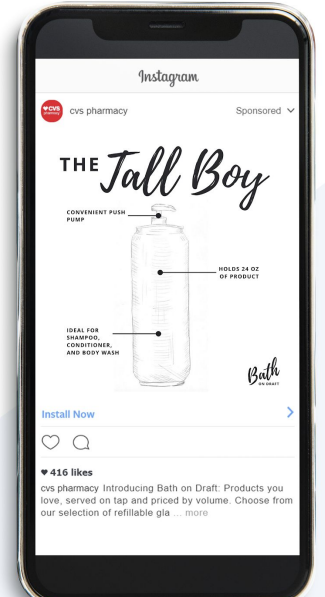

Bath
ON DRAFT
BY  CVS

The billboard is set against a blurred background of a city street with brick buildings and pedestrians. The billboard itself is a tall, black-framed vertical sign. The text is centered and uses a mix of bold sans-serif and elegant script fonts. The central image is a simple line drawing of a classic beer mug. The bottom right corner features the brand name 'Bath' in a large, stylized script, with 'ON DRAFT' in smaller letters below it, and the CVS logo at the very bottom.

OOH

Unlimited Refills
INTRODUCING: BATH ON DRAFT

PRODUCTS YOU LOVE, SERVED ON TAP AND PRICED BY VOLUME. WASH, RINSE, REFILL, AND REPEAT TO HELP US TAKE A STEP TOWARDS A CLEANER, GREENER EARTH.

Bath
ON DRAFT
BY 

SOCIAL

SOCIAL

THE *Shot*

SCREW CAP LID

PERFECT TRAVEL
SIZE CONTAINER

HOLDS 2 OZ OF
PRODUCT

Bath
ON DRAFT

THE *Old Fashioned*

SCREW CAP LID

IDEAL FOR CREAMS
AND LOTIONS

HOLDS 4 OZ OF
PRODUCT

Bath
ON DRAFT

SOCIAL

THE Pilsner

CONVENIENT PUSH PUMP

IDEAL FOR TONER AND MAKEUP REMOVER