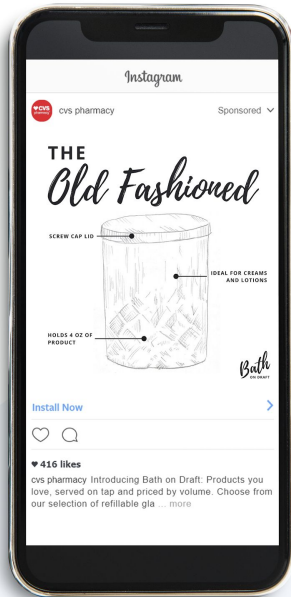

Bath
ON DRAFT
BY  CVS

The billboard is set against a blurred background of a city street with brick buildings and pedestrians. The billboard itself is a tall, black-framed vertical sign. The text is centered and uses a mix of bold sans-serif and elegant script fonts. The central image is a simple line drawing of a classic beer mug. The bottom right corner features the brand name 'Bath' in a large, stylized script, with 'ON DRAFT' in smaller letters below it, and the CVS logo at the very bottom.

OOH

Unlimited Refills
INTRODUCING: BATH ON DRAFT

PRODUCTS YOU LOVE, SERVED ON TAP AND PRICED BY VOLUME. WASH, RINSE, REFILL, AND REPEAT TO HELP US TAKE A STEP TOWARDS A CLEANER, GREENER EARTH.

Bath
ON DRAFT
BY 

SOCIAL

SOCIAL

THE *Shot*

SCREW CAP LID

PERFECT TRAVEL
SIZE CONTAINER

HOLDS 2 OZ OF
PRODUCT

Bath
ON DRAFT

THE *Old Fashioned*

SCREW CAP LID

IDEAL FOR CREAMS
AND LOTIONS

HOLDS 4 OZ OF
PRODUCT

Bath
ON DRAFT

SOCIAL

THE Pilsner

CONVENIENT PUSH PUMP

IDEAL FOR TONER AND MAKEUP REMOVER