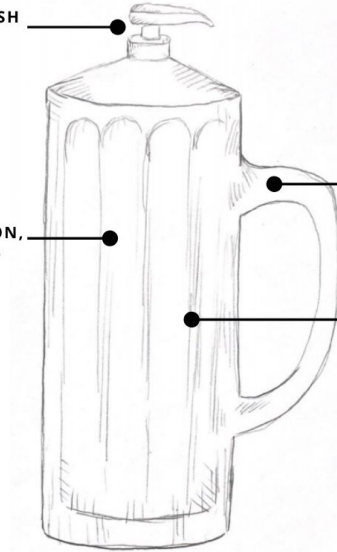

SOCIAL

SOCIAL

THE *Shot*

SCREW CAP LID

PERFECT TRAVEL
SIZE CONTAINER

HOLDS 2 OZ OF
PRODUCT

Bath
ON DRAFT

THE *Old Fashioned*

SCREW CAP LID

IDEAL FOR CREAMS
AND LOTIONS

HOLDS 4 OZ OF
PRODUCT

Bath
ON DRAFT

SOCIAL

THE Pilsner

CONVENIENT PUSH PUMP

IDEAL FOR TONER AND MAKEUP REMOVER

HOLDS 12 OZ OF PRODUCT

Bath
ON DRAFT

THE Pint

CONVENIENT PUSH PUMP

EASY GRIP HANDLE

IDEAL FOR LOTION, FACE WASH, AND HAND SOAP

HOLDS 16 OZ OF PRODUCT

Bath
ON DRAFT