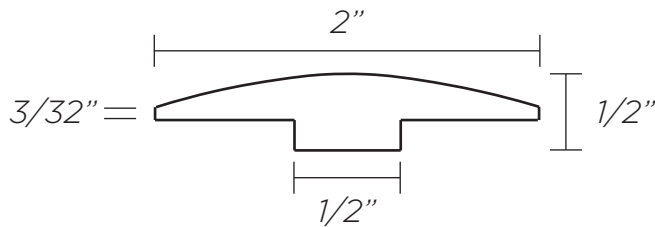

1/2" T-Mold