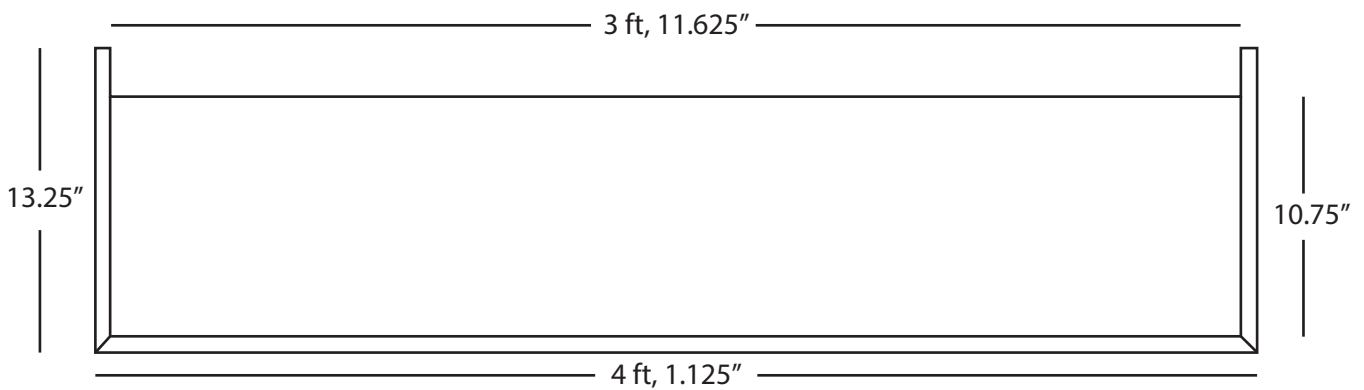

8790 West Road, Suite #150
Houston, TX 77064
Phone: 713.462.4420
Fax: 713.462.4429

8024 Exchange Drive
Building 8 #200
Austin, TX 77064
Phone: 512.363.5267

Regal

HARDWOODS

Stair Tread Profiles

Please note that drawings are not drawn to scale.
48" length x 11.5" depth x 3/4" thick