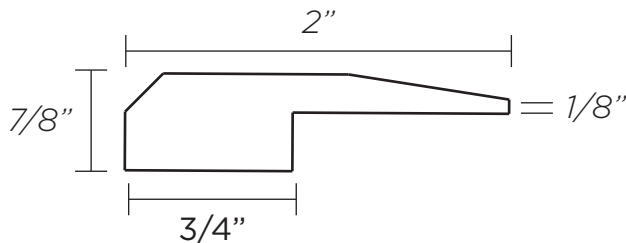

Baby Threshold (Unfinished Only)

Regal Hardwoods, Inc. reserves the right to change prices without notice.
All terms are NET 30 pending credit approval.

1540 Selene Drive, Suite #110
Carrollton, TX 75006
Phone: 972.620.8833
Fax: 972.620.8802

8790 West Road, Suite #150
Houston, TX 77064
Phone: 713.462.4420
Fax: 713.462.4429

8024 Exchange Drive
Building 8 #200
Austin, TX 77064
Phone: 512.363.5267