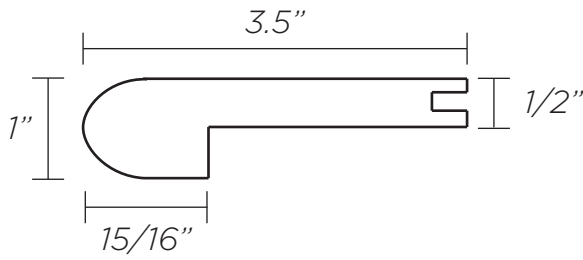

Regal

HARDWOODS

Molding Profiles

Please note that drawings are not drawn to scale.

1/2" Stair Nose

3/8" Stair Nose

1/2" Flush Reducer

3/8" Flush Reducer

1/2" T-Mold

3/8" T-Mold

Baby Threshold (Unfinished Only)

Regal Hardwoods, Inc. reserves the right to change prices without notice.
All terms are NET 30 pending credit approval.

1540 Selene Drive, Suite #110
Carrollton, TX 75006
Phone: 972.620.8833
Fax: 972.620.8802