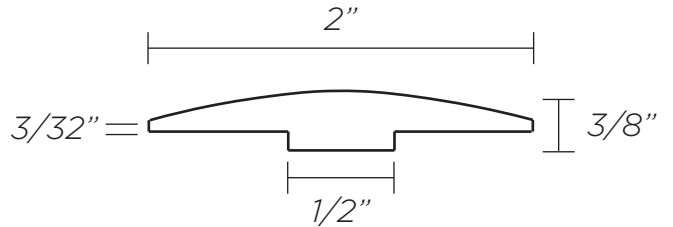

3/8" T-Mold