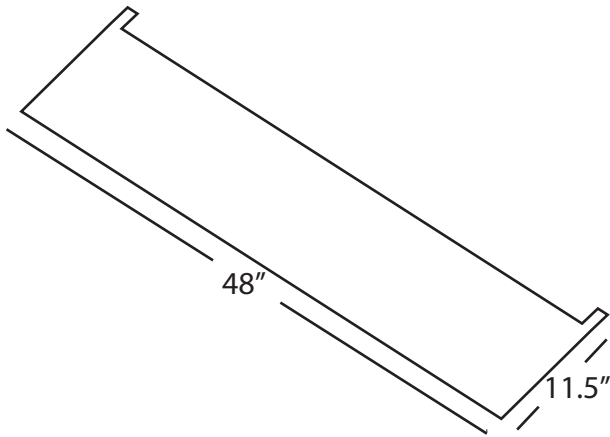

8790 West Road, Suite #150
Houston, TX 77064
Phone: 713.462.4420
Fax: 713.462.4429

8024 Exchange Drive
Building 8 #200
Austin, TX 77064
Phone: 512.363.5267

Regal

HARDWOODS

Stair Tread Profiles

Please note that drawings are not drawn to scale.
48" length x 11.5" depth x 3/4" thick