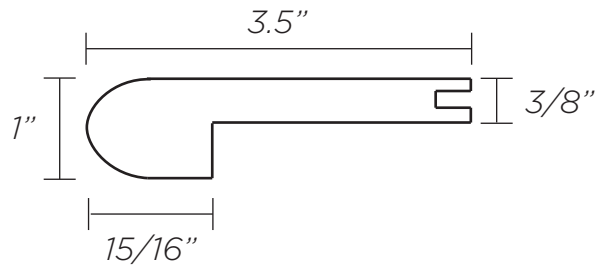

Regal

HARDWOODS

Molding Profiles

Please note that drawings are not drawn to scale.

1/2" Stair Nose

3/8" Stair Nose

1/2" Flush Reducer

3/8" Flush Reducer

1/2" T-Mold

3/8" T-Mold

Baby Threshold (Unfinished Only)

Regal Hardwoods, Inc. reserves the right to change prices without notice.
All terms are NET 30 pending credit approval.

1540 Selene Drive, Suite #110
Carrollton, TX 75006
Phone: 972.620.8833
Fax: 972.620.8802