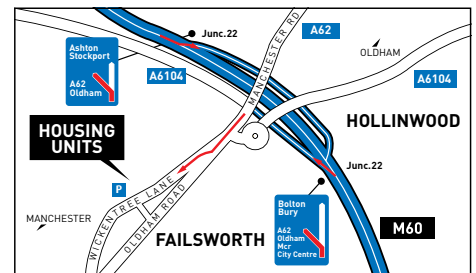

THE HOME FURNISHING CENTRE OF THE NORTH

WWW.HOUSINGUNITS.CO.UK

We do attempt to ensure that all prices and information are correct at time of printing. However, we retain the right to adjust products and prices as necessary. All offers are subject to availability.†