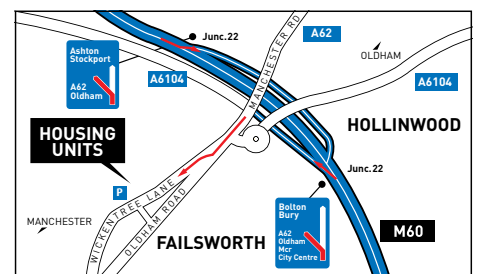

WWW.HOUSINGUNITS.CO.UK