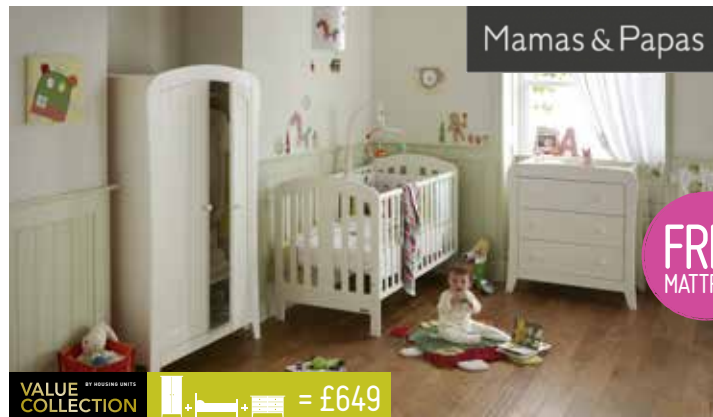

D

Mamas & Papas

FREE MATTRESS

VALUE COLLECTION = £649

A. BUGABOO LIMITED EDITION SAHARA ONLY £929 PLUS FREE MAXI COSI CABRIOFIX CARSEAT WORTH £135

B. iCANDY STRAWBERRY PACKAGE

Includes stroller, flavour packs and carrycot.

ONLY £730 PLUS FREE MAXI COSI CABRIOFIX CARSEAT WORTH £135

C. DAISY

Bed. Was £349

SPRING SALE £299

Bedside. Was £179

SPRING SALE £149

Wardrobe. Was £549

SPRING SALE £449

2 + 2 chest of drawers. Was £399

SPRING SALE £359

D. MAMAS & PAPAS FERN FURNITURE

Includes FREE Mamas & Papas mattress worth £75

VALUE COLLECTION £649

E. MAMAS & PAPAS ORCHARD FURNITURE

NEW FOR SPRING