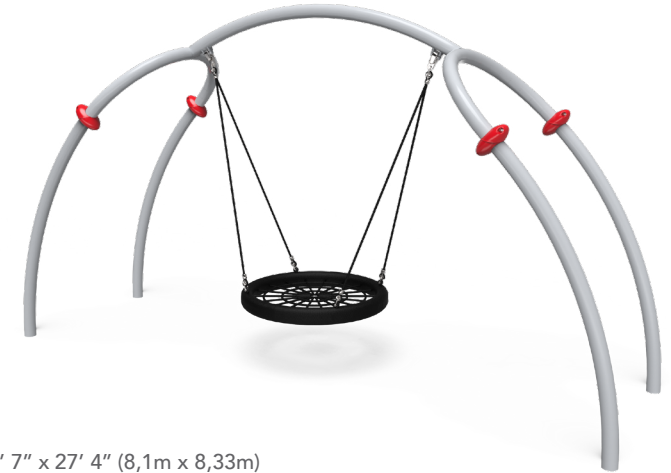

~~\$7,804~~ **\$7,414**

Space Required: 24' 11" x 16' 2" (7,6m x 4,93m)
Users: 4

350-BASKET

~~\$11,433~~ **\$8,575**

Space Required: 26' 7" x 27' 4" (8,1m x 8,33m)
Users: 4

ZZXX0407

~~\$7,884~~ **\$5,913**

Space Required: 21' 0" x 19' 0" (6,4m x 5,79m)
Users: 6

RB-1005

~~\$20,816~~ **\$15,612**

Space Required: 23' 9" x 27' 1" (7,24m x 8,25m)
Users: 14

SAVE UP TO 40% OFF, plus Free Freight!*

PLAYWORLD.COM/2026SALE

*Offer valid from January 12, 2026 to August 31, 2026 in the U.S. only. Receive free freight on all promotional items. Nonpromotional items included in an order with promotional items do not qualify for free freight. Free freight available in the U.S. contiguous 48 states only. May not be combined with other offers; some exclusions apply. To order, contact your authorized Playworld representative. All play equipment must be installed over an impact absorbing surface—ask your Playworld representative about installation. Prices and colors subject to change without notice. All prices shown are in USD and do not include installation, surfacing, shipping except as otherwise provided in this flyer, or appropriate sales tax. Designs shown meet ASTM and CPSC certifications. Optional equipment may be purchased to meet CSA certification. Contact your authorized Playworld representative for more details. Prices subject to change without notice.