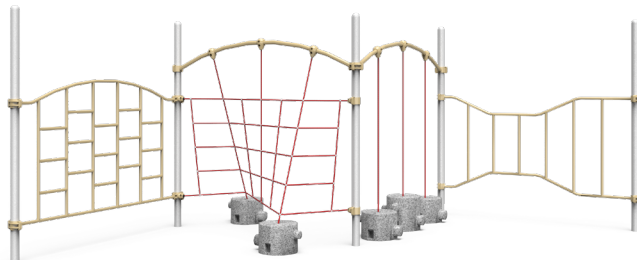

AGES 5-12

AGES 5-12

PE-705

~~$17,265~~ **$13,812**

Space Required: 36' 0" x 20' 0" (10,97m x 6,1m)

Users: 12