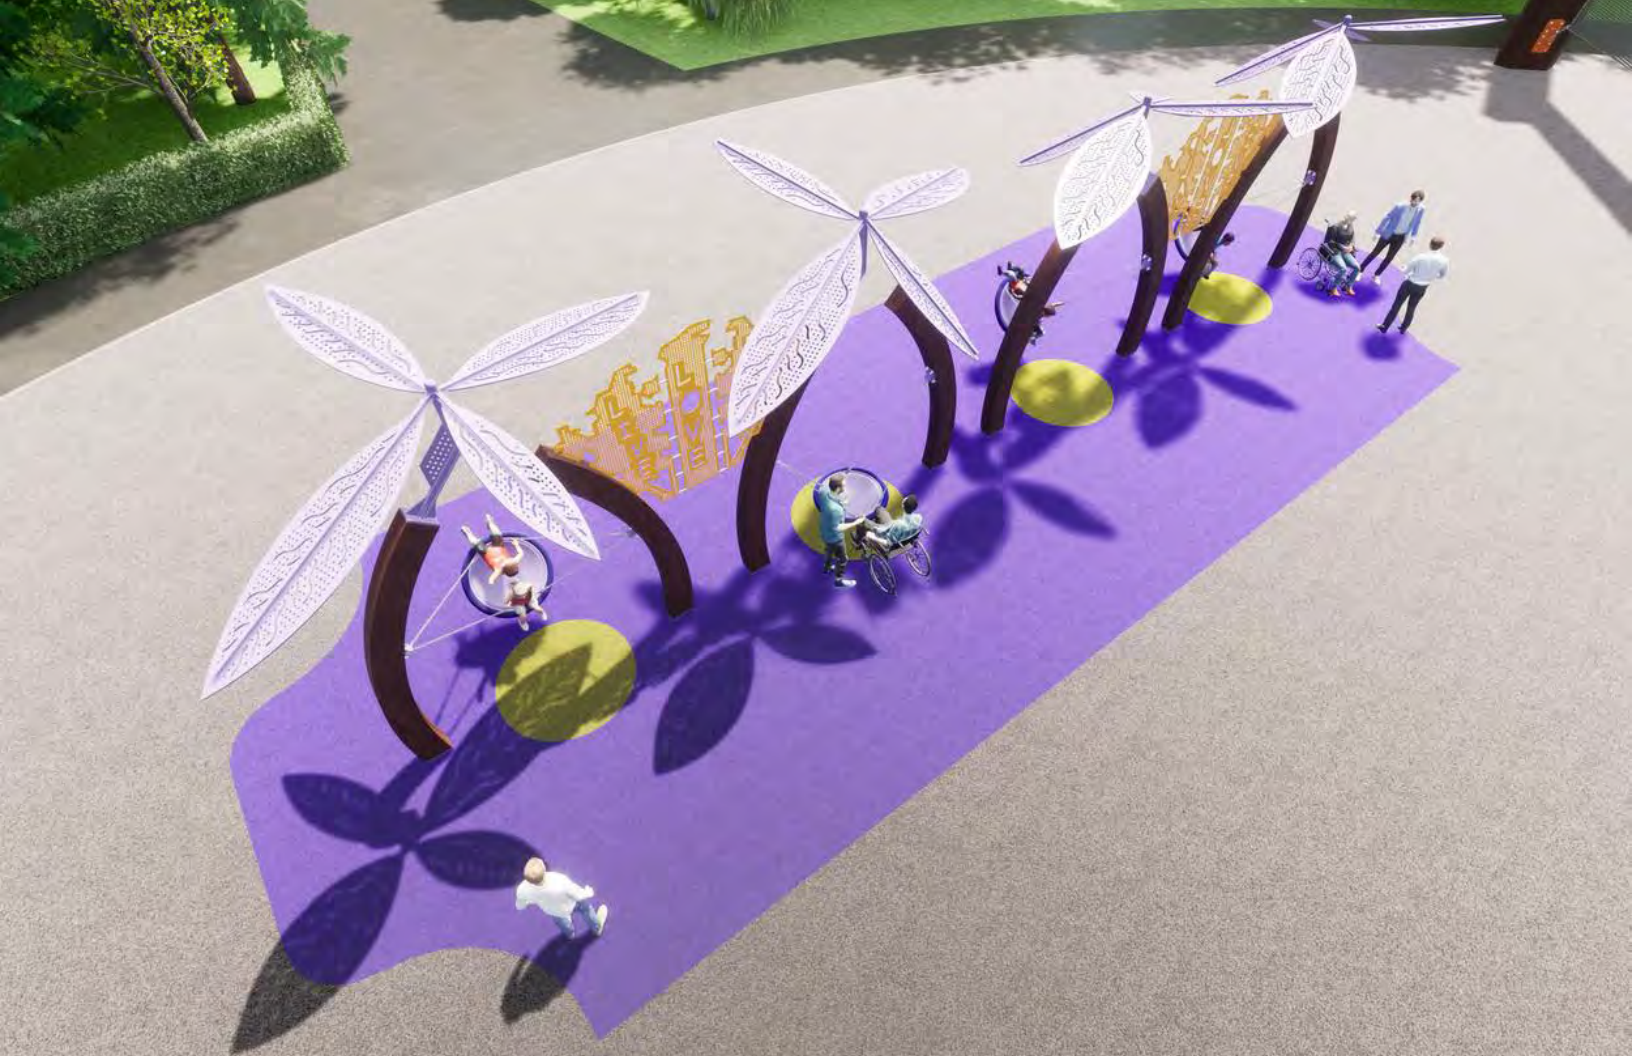

OVNI TRACK RIDE

The Ovni Track Ride is a multi-user and inclusive game that is sure to turn heads and put your park on the map.

Our Famous Biggo Seat

With the implementation of our Biggo seat, we have created a multi-user and inclusive game that is sure to turn heads and put your park on the map. Our Biggo seat is fully accessible and can be used by multiple children at a time. The dish-like seat conjures up shared images of soaring spaceships or flying carpets, all while helping children of all abilities develop their balance and enjoy some well-deserved and well-needed social interaction.