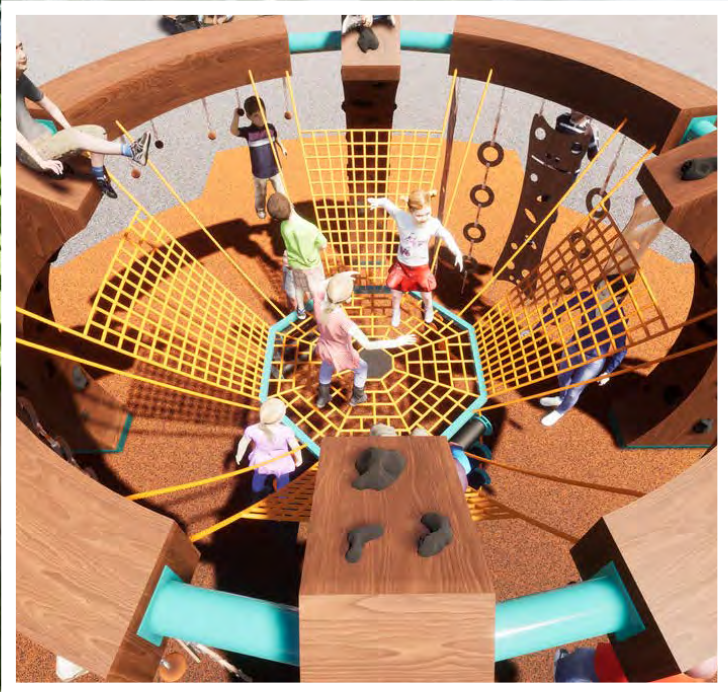

OVNI TRACK RIDE

The Ovni Track Ride is a multi-user and inclusive game that is sure to turn heads and put your park on the map.

Our Famous Biggo Seat

With the implementation of our Biggo seat, we have created a multi-user and inclusive game that is sure to turn heads and put your park on the map. Our Biggo seat is fully accessible and can be used by multiple children at a time. The dish-like seat conjures up shared images of soaring spaceships or flying carpets, all while helping children of all abilities develop their balance and enjoy some well-deserved and well-needed social interaction.