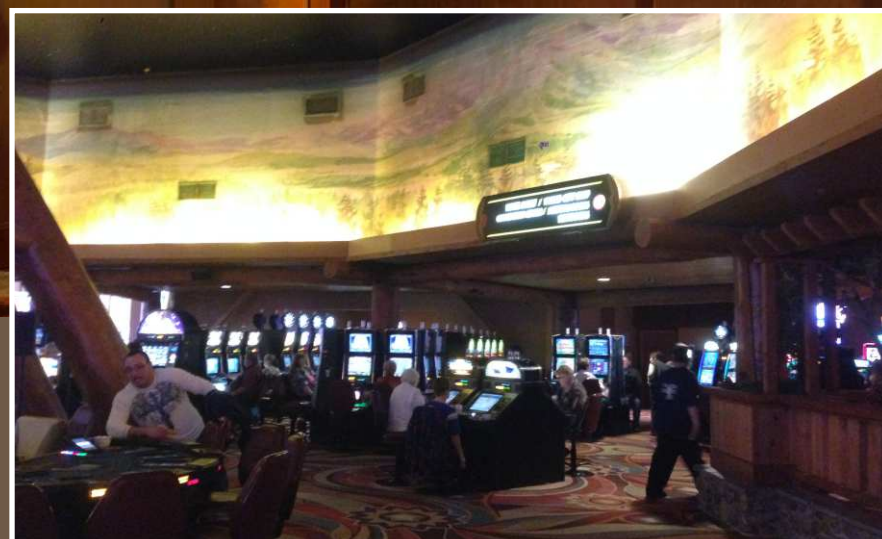

COEUR D'ALENE CASINO

LOCATION: WORLEY, IDAHO

I-5 DESIGN | www.i5design.com

LIGHTING

Custom blue pendants contrasted against the specialty metal copper wall panels, creates a dynamic feature within the space.

SIGNAGE

The new signage was integrated into the overall decor and theming plan to create a very unique and quality presentation for the space.

SPECIALTY MATERIALS

Custom etched metal surfaces and vibrant wall coverings, along with the deep wood finishes and dark accents, worked together to create a one-of-a-kind lounge environment.

NIGHT HAWK LOUNGE
COEUR D'ALENE CASINO

I-5 DESIGN | www.i5design.com

BEFORE

DESIGN

DESIGN. PLAN. BUILD.

ORDER
HERE

NIGHT HAWK LOUNGE
COEUR D'ALENE CASINO

I-5 DESIGN | www.i5design.com

CARPET DESIGN

A specialty carpet uses thematic elements throughout the buffet to add a richness to the entire space.

HIGH MOUNTAIN BUFFET
COEUR D'ALENE CASINO

I-5 DESIGN | www.i5design.com

1

THE PROCESS

TRANSFORMING THE DESIGN FROM CONCEPT
TO COMPLETION