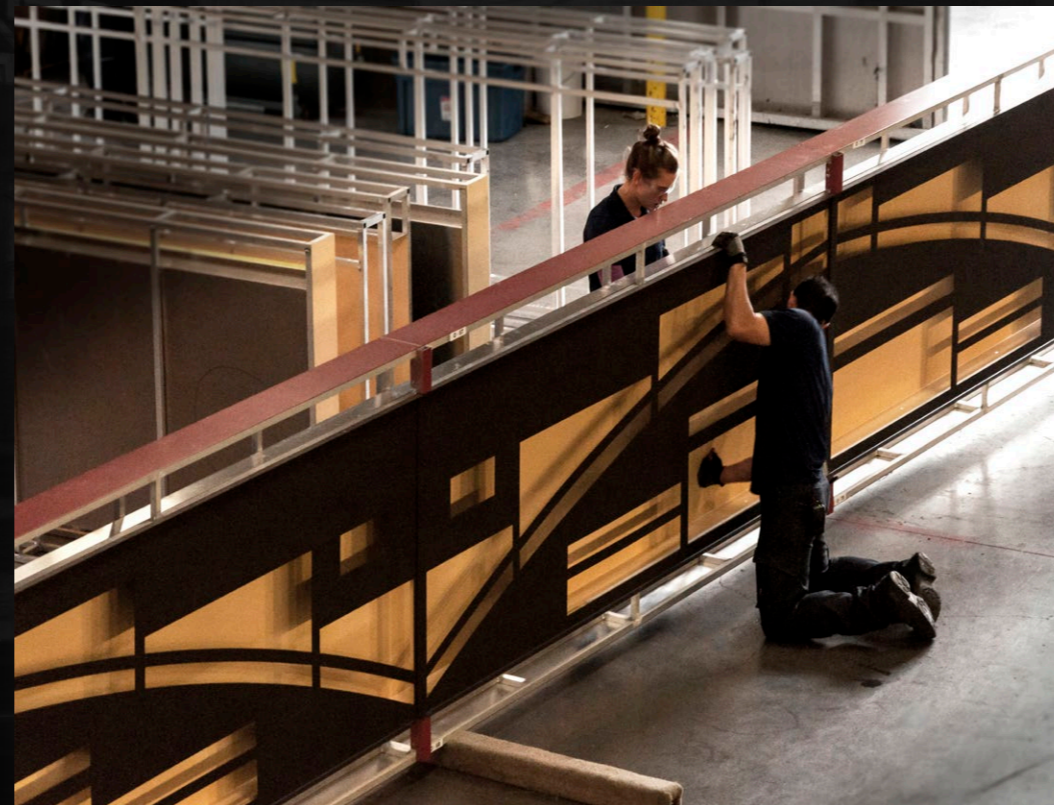

DESIGN BUILD SOLUTIONS

I-5 Design combines inspirational design, innovative planning, and seamless project implementation to produce stunning, impact-rich destination environments – start to finish.