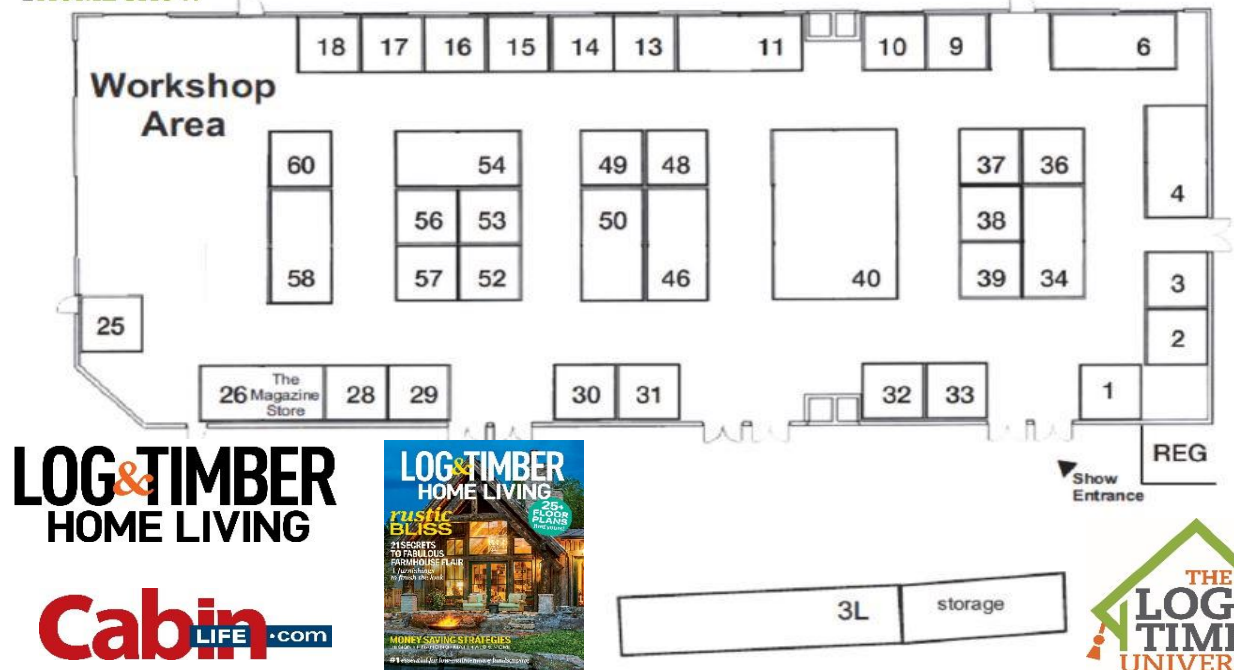

Exhibitor List

Company Name	Booth #
All Energy Solar	56
Big River Timberworks	29
Blue Ox Timberframes	37
Colorado Timberframe	50
Coventry Log Homes	58
Enercept SIPs	39
Timber Knot, Inc./EverLog Systems	6
Extreme Panel Technologies	28
Golden Eagle Log & Timber Homes	46
Great Northern Woodworks	3
Heim Handcrafted Log Homes	25
Hill Construction	49
JBar Construction Specialties	17
Lakeland Log & Timber Frame Homes	33
Log Home Insurance, Inc.	2
New Energy Works	11
Outlast CTA Products	13
Perma-Chink Systems, Inc.	1
Prairie Leisure Furniture	3L
Renewal by Andersen	16
Roycroft Design	10
Ryan's Rustic Railings & Furniture	34
Sand Creek Post & Beam/Texas Timber Frames	18
Structures Wood Care	30

2020 Minneapolis, MN Floor Plan

March 13-14, 2020

LOG & TIMBER
HOME LIVING

Cabin LIFE .com

Timber Valley Millwork	32
Timbercraft	54
Timberhaven Log & Timber Homes	31
Timberpeg	36
True North Log Homes	9
Vermilion Land Office/Barb Hegg	15
Voyageur Log Homes	40
Wilkening Fireplace	48
Yellowstone Log Homes	4