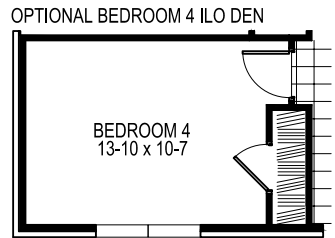

**ARIANA**

1st Floor Living	2,052 Sq. Ft.
Garage	430 Sq. Ft.
Covered Entry	105 Sq. Ft.
<b>Total</b>	<b>2,587 Sq. Ft.</b>

Elevation A Only

COPYRIGHT © 2020 HOLIDAY BUILDERS

Prices, terms, availability, features, amenities, specifications, plans, dimensions and designs vary per plan and are subject to change or substitution without notice by seller. Renderings are Artist's concept and do not represent actual landscaping. All measurements are approximate. Square footage is measured from the outside of exterior walls. These floor plans may not be to scale and may be the reverse of shown in actual production homes. In production homes, these floor plans and elevations may vary in exact dimensions and details. This does not constitute an offer in states requiring prior registration. Void where prohibited by law. Copyright ©2008 Holiday Builders. 08/23.