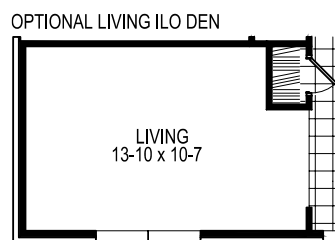

**ARIANA**

1st Floor Living	2,052 Sq. Ft.
Garage	430 Sq. Ft.
Covered Entry	105 Sq. Ft.
<b>Total</b>	<b>2,587 Sq. Ft.</b>

Elevation A Only

COPYRIGHT © 2020 HOLIDAY BUILDERS

Prices, terms, availability, features, amenities, specifications, plans, dimensions and designs vary per plan and are subject to change or substitution without notice by seller. Renderings are Artist's concept and do not represent actual landscaping. All measurements are approximate. Square footage is measured from the outside of exterior walls. These floor plans may not be to scale and may be the reverse of shown in actual production homes. In production homes, these floor plans and elevations may vary in exact dimensions and details. This does not constitute an offer in states requiring prior registration. Void where prohibited by law. Copyright ©2008 Holiday Builders. 08/23.

Architectural Style A

Architectural Style B