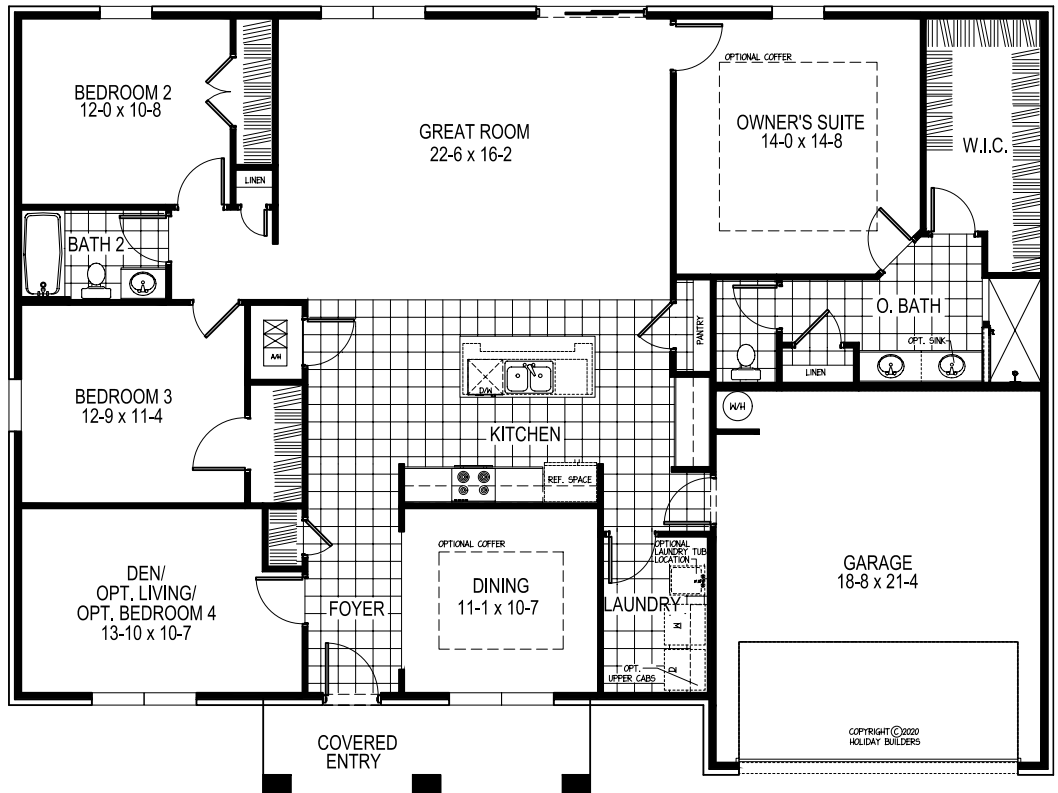

**ARIANA**

1st Floor Living	2,052 Sq. Ft.
Garage	430 Sq. Ft.
Covered Entry	105 Sq. Ft.
<b>Total</b>	<b>2,587 Sq. Ft.</b>

Elevation A Only

COPYRIGHT © 2020 HOLIDAY BUILDERS

Prices, terms, availability, features, amenities, specifications, plans, dimensions and designs vary per plan and are subject to change or substitution without notice by seller. Renderings are Artist's concept and do not represent actual landscaping. All measurements are approximate. Square footage is measured from the outside of exterior walls. These floor plans may not be to scale and may be the reverse of shown in actual production homes. In production homes, these floor plans and elevations may vary in exact dimensions and details. This does not constitute an offer in states requiring prior registration. Void where prohibited by law. Copyright ©2008 Holiday Builders. 08/23.

Architectural Style A

Architectural Style B