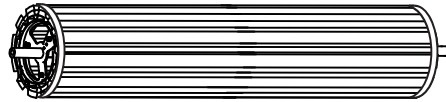

Parts List

Large Components

A Series

1 Pair 30mm "A" Series Guide

AA Series

1 Pair 50mm "AA" Series Guide

1 x Roller Door Accessory Box

1 x Assembled Roller Door

Additional Components

1x Roller Door Manual

Core Components

A Series

6x A Series Guide Clips
RGC08301

2x Pressed Saddle
RS5020-Y2

1Pair "A" Roller Door Bracket
CEN103

AA Series

6x AA Series Guide Clips
RGC08401

2x Cast Iron Saddle
RP001

1 Pair "AA" Roller Door Bracket
CEN105/106

Fasteners

A Series

M8 - 70mm Hex Screw
12x

5/16 - Colour Zinc U Bolt
2x

8.2mm ID - Washer
16x

5/16 - Hex Flange Nut
4x

AA Series

M8 - 70mm Hex Screw
12x

3/8 - Colour Zinc U Bolt
2x

8.2mm ID - Washer
16x

3/8 - Washer
4x

3/8 - Hex Flange Nut
4x