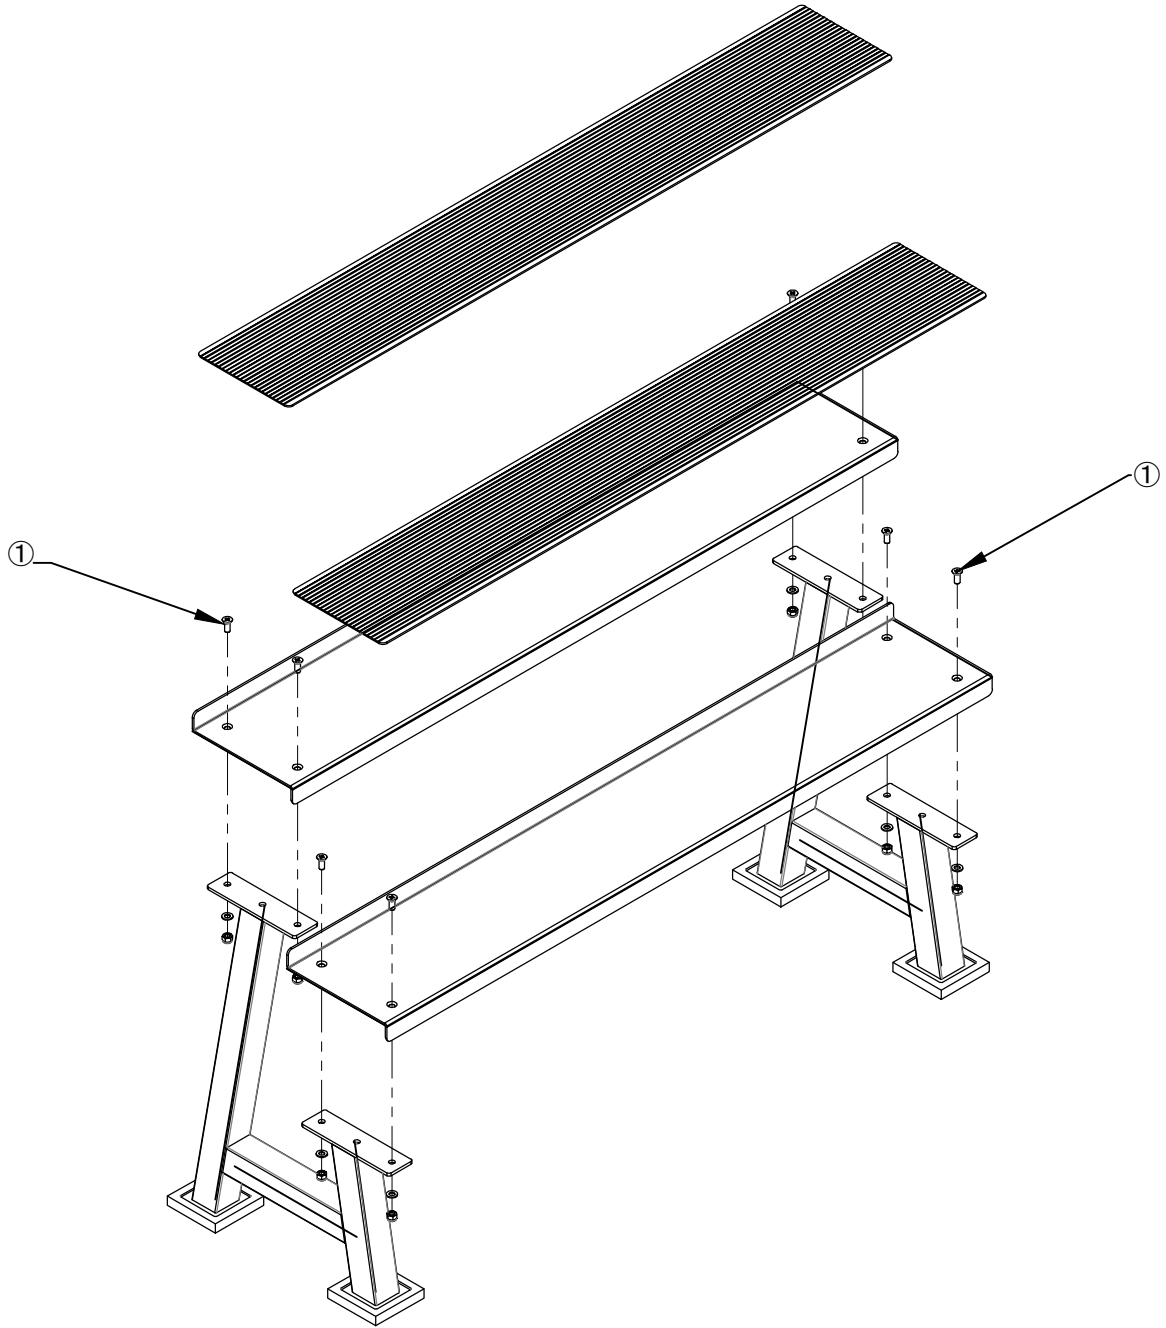

WS-5000

Installation Instruction

① M10 × 25 bolt, nut, washer
② × 8

Millimeters

Inches