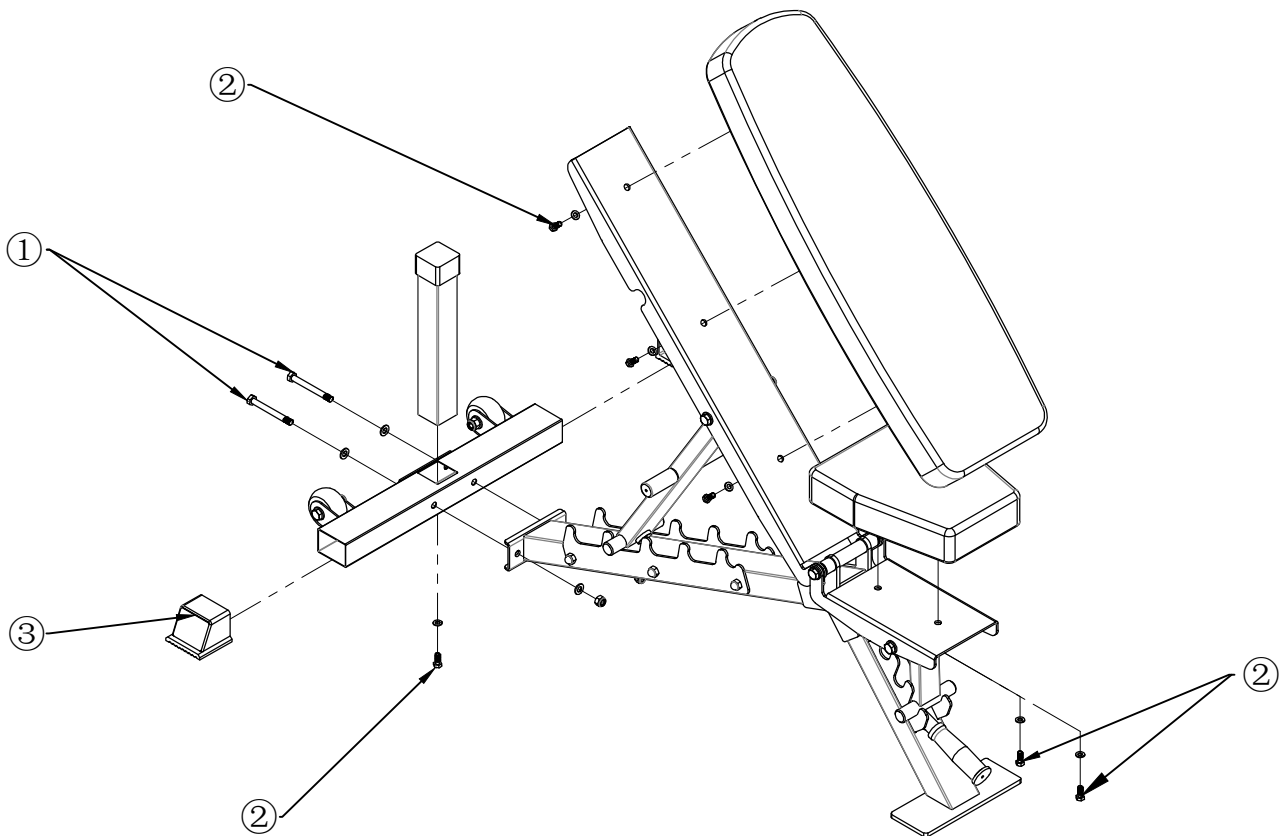

Serial No.:

AB-3100

Installation Instruction

① M10x95 bolts , washer , nut x 2

② M8x20 bolts , washer x 6

③ 50x70 foot cover x 2

Millimeters

Inches