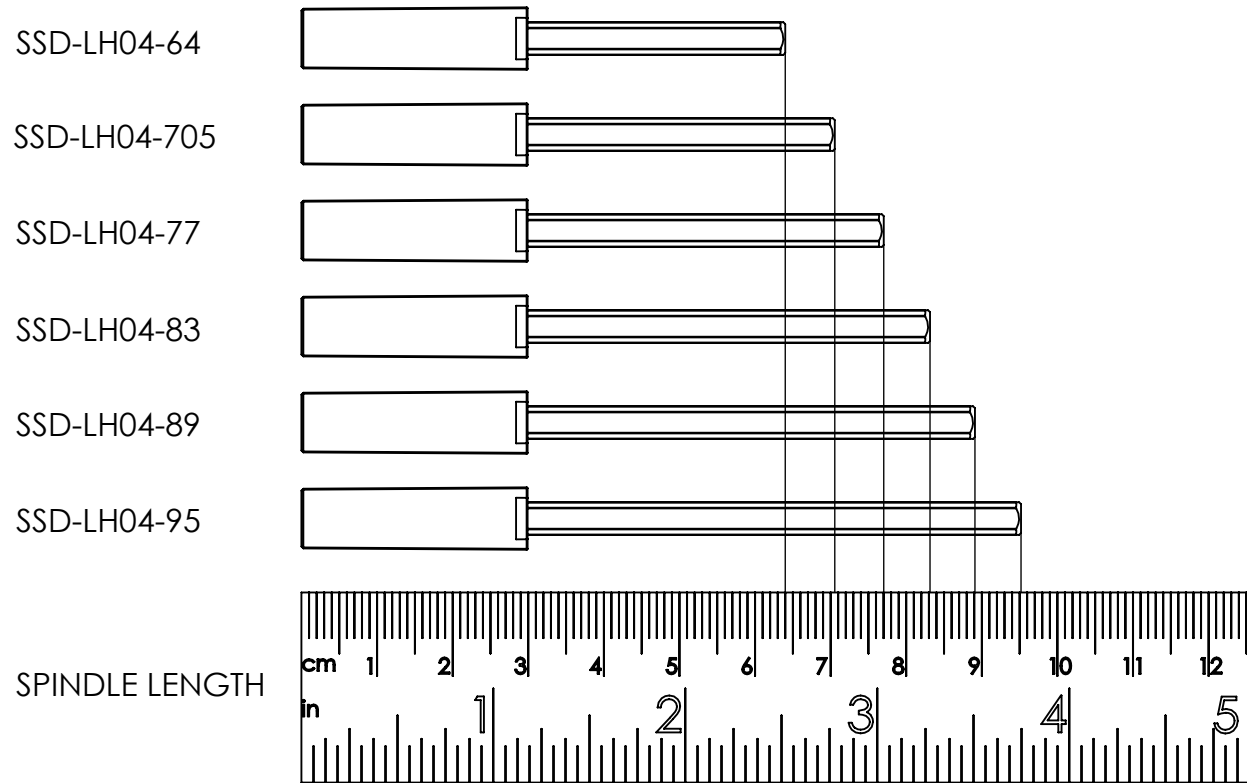

SQUARE COMBO SPINDLE SSD-LH04
FOR LEVER HANDLE MODEL GLW, GLWV2, AJL, HK357DB05, HK01-I, 1215, 1216, EL15

DOOR THICKNESS	SQUARE COMBO SPINDLE PART#	TOTAL LENGTH (mm)	TOTAL LENGTH (inch)	SPECIAL INSTRUCTION
3/4"	SSD-LH04-64	58	2.25"	CUT OFF 6mm (1/4")
1"	SSD-LH04-64	64	2.5"	
1.25"	SSD-LH04-705	70.5	2.75"	
1.5"	SSD-LH04-77	77	3"	
1.75"	SSD-LH04-83	83	3.25"	
2"	SSD-LH04-89	89	3.5"	
2.25"	SSD-LH04-95	95	3.75"	